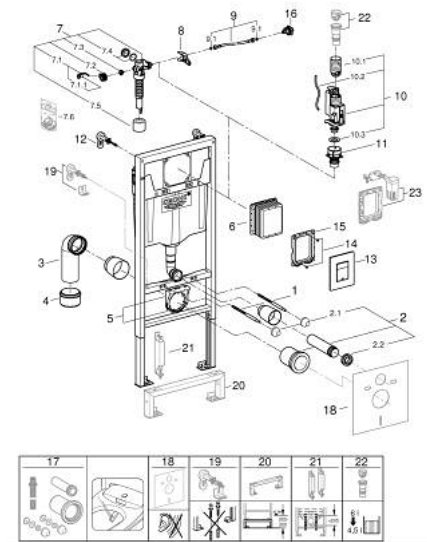

38 772 00D RAPID SL 3-IN-1 SET FOR WC, 1.13 M INSTALLATION HEIGHT

PRODUCT DESCRIPTION

- with flushing cistern GD 2
- Rapid SL element for WC (38 528 001)
- Skate Cosmopolitan flush plate, chrome (38 732 000)
- wall brackets (38 558 00M)

38 772 00D RAPID SL 3-IN-1 SET FOR WC, 1.13 M INSTALLATION HEIGHT

SPARE PARTS, October 2021 – now

- 1: Threaded bolt (Spare part-nr. 4276400M)
- 2: WC inlet and outlet connecting set (Spare part-nr. 37311K00)
- 2.1: Basin fastening (Spare part-nr. 43511SH0)
- 2.2: Connector (Spare part-nr. 37119000)
- 3: PP-outlet bend \varnothing 90 mm (Spare part-nr. 42327000)
- 4: 4" Outlet Adaptor for Rapid SL (Spare part-nr. 42242000)
- 5: Support for outlet bend (Spare part-nr. 42243000)
- 6: Revision shaft

(Spare part-nr. 66791000)
- 7: Filling valve (Spare part-nr. 37095000)
- 7.1: Lever (Spare part-nr. 43734000)
- 7.1.1: Seal (Spare part-nr. 4377000M)
- 7.2: Valve head (Spare part-nr. 43536000)
- 7.3: Membrane (Spare part-nr. 4375800M)
- 7.4: Screw cap (Spare part-nr. 43735000)
- 7.5: Valve FLOAT, 5 pcs.. (Spare part-nr. 4379100M)
- 7.6: Set of seals (Spare part-nr. 43722000)*
- 8: Support device (Spare part-nr. 42246000)
- 9: Tube (Spare part-nr. 42233000)
- 9.1: Sealing washer (Spare part-nr. 0319100M)
- 10: Dual Flush discharge valve AV1 (Spare part-nr. 42320000)
- 10.1: Extension for overflow pipe (Spare part-nr. 42313000)
- 10.2: Pneumatic hose (Spare part-nr. 42319000)
- 10.3: Seal (Spare part-nr. 42310000)
- 11: Valve seat for GD2 (Spare part-nr. 42315000)
- 12: Wall brackets