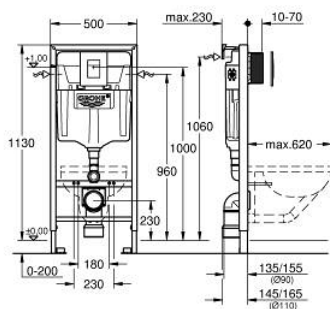

38 772 00D RAPID SL 3-IN-1 SET FOR WC, 1.13 M INSTALLATION HEIGHT

PRODUCT DESCRIPTION

- with flushing cistern GD 2
- Rapid SL element for WC (38 528 001)
- Skate Cosmopolitan flush plate, chrome (38 732 000)
- wall brackets (38 558 00M)

38 772 00D RAPID SL 3-IN-1 SET FOR WC, 1.13 M INSTALLATION HEIGHT

SPARE PARTS, October 2021 – now

- 1: Threaded bolt (Spare part-nr. 4276400M)
- 2: WC inlet and outlet connecting set (Spare part-nr. 37311K00)
- 2.1: Basin fastening (Spare part-nr. 43511SH0)
- 2.2: Connector (Spare part-nr. 37119000)
- 3: PP-outlet bend \varnothing 90 mm (Spare part-nr. 42327000)
- 4: 4" Outlet Adaptor for Rapid SL (Spare part-nr. 42242000)
- 5: Support for outlet bend (Spare part-nr. 42243000)
- 6: Revision shaft

(Spare part-nr. 66791000)
- 7: Filling valve (Spare part-nr. 37095000)
- 7.1: Lever (Spare part-nr. 43734000)
- 7.1.1: Seal (Spare part-nr. 4377000M)
- 7.2: Valve head (Spare part-nr. 43536000)
- 7.3: Membrane (Spare part-nr. 4375800M)
- 7.4: Screw cap (Spare part-nr. 43735000)
- 7.5: Valve FLOAT, 5 pcs.. (Spare part-nr. 4379100M)
- 7.6: Set of seals (Spare part-nr. 43722000)*
- 8: Support device (Spare part-nr. 42246000)
- 9: Tube (Spare part-nr. 42233000)
- 9.1: Sealing washer (Spare part-nr. 0319100M)
- 10: Dual Flush discharge valve AV1 (Spare part-nr. 42320000)
- 10.1: Extension for overflow pipe (Spare part-nr. 42313000)
- 10.2: Pneumatic hose (Spare part-nr. 42319000)
- 10.3: Seal (Spare part-nr. 42310000)
- 11: Valve seat for GD2 (Spare part-nr. 42315000)
- 12: Wall brackets