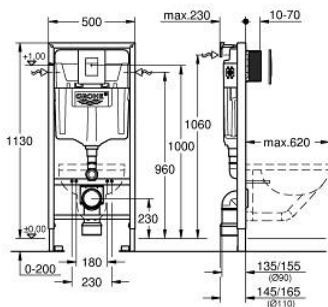

38 772 001 **RAPID SL 3-IN-1 SET FOR WC, 1.13 M INSTALLATION HEIGHT**

PRODUCT DESCRIPTION

- Colour: chrome
- with flushing cistern GD 2
- Rapid SL element for WC (38 528 001)
- Skate Cosmopolitan flush plate, chrome (38 732 000)
- wall brackets (38 558 00M)

38 772 001 RAPID SL 3-IN-1 SET FOR WC, 1.13 M INSTALLATION HEIGHT

SPARE PARTS, October 2021 – now

- 1: Threaded bolt (Spare part-nr. 4276400M)
- 2: WC inlet and outlet connecting set (Spare part-nr. 37311K00)
- 2.1: Basin fastening (Spare part-nr. 43511SH0)
- 2.2: Connector (Spare part-nr. 37119000)
- 3: PP-outlet bend \varnothing 90 mm (Spare part-nr. 42327000)
- 4: 4" Outlet Adaptor for Rapid SL (Spare part-nr. 42242000)
- 5: Support for outlet bend (Spare part-nr. 42243000)
- 6: Revision shaft

(Spare part-nr. 66791000)
- 7: Filling valve (Spare part-nr. 37095000)
- 7.1: Lever (Spare part-nr. 43734000)
- 7.1.1: Seal (Spare part-nr. 4377000M)
- 7.2: Valve head (Spare part-nr. 43536000)
- 7.3: Membrane (Spare part-nr. 4375800M)
- 7.4: Screw cap (Spare part-nr. 43735000)
- 7.5: Valve FLOAT, 5 pcs.. (Spare part-nr. 4379100M)
- 7.6: Set of seals (Spare part-nr. 43722000)*
- 8: Support device (Spare part-nr. 42246000)
- 9: Tube (Spare part-nr. 42233000)
- 9.1: Sealing washer (Spare part-nr. 0319100M)
- 10: Dual Flush discharge valve AV1 (Spare part-nr. 42320000)
- 10.1: Extension for overflow pipe (Spare part-nr. 42313000)
- 10.2: Pneumatic hose (Spare part-nr. 42319000)
- 10.3: Seal (Spare part-nr. 42310000)
- 11: Valve seat for GD2 (Spare part-nr. 42315000)
- 12: Wall brackets