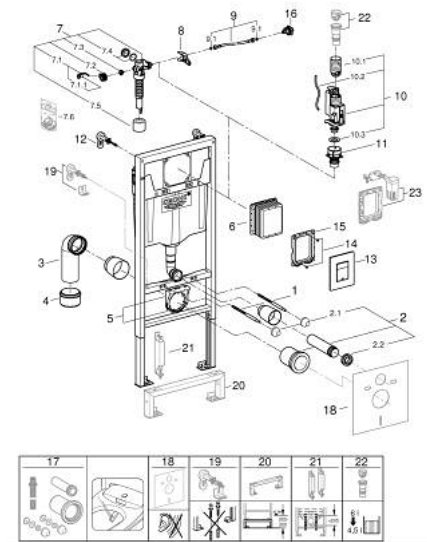

38 772 001 **RAPID SL 3-IN-1 SET FOR WC, 1.13 M INSTALLATION HEIGHT**

PRODUCT DESCRIPTION

- Colour: chrome
- with flushing cistern GD 2
- Rapid SL element for WC (38 528 001)
- Skate Cosmopolitan flush plate, chrome (38 732 000)
- wall brackets (38 558 00M)

38 772 001 RAPID SL 3-IN-1 SET FOR WC, 1.13 M INSTALLATION HEIGHT

SPARE PARTS, October 2021 – now

- 1: Threaded bolt (Spare part-nr. 4276400M)
- 2: WC inlet and outlet connecting set (Spare part-nr. 37311K00)
- 2.1: Basin fastening (Spare part-nr. 43511SH0)
- 2.2: Connector (Spare part-nr. 37119000)
- 3: PP-outlet bend \varnothing 90 mm (Spare part-nr. 42327000)
- 4: 4" Outlet Adaptor for Rapid SL (Spare part-nr. 42242000)
- 5: Support for outlet bend (Spare part-nr. 42243000)
- 6: Revision shaft

(Spare part-nr. 66791000)
- 7: Filling valve (Spare part-nr. 37095000)
- 7.1: Lever (Spare part-nr. 43734000)
- 7.1.1: Seal (Spare part-nr. 4377000M)
- 7.2: Valve head (Spare part-nr. 43536000)
- 7.3: Membrane (Spare part-nr. 4375800M)
- 7.4: Screw cap (Spare part-nr. 43735000)
- 7.5: Valve FLOAT, 5 pcs.. (Spare part-nr. 4379100M)
- 7.6: Set of seals (Spare part-nr. 43722000)*
- 8: Support device (Spare part-nr. 42246000)
- 9: Tube (Spare part-nr. 42233000)
- 9.1: Sealing washer (Spare part-nr. 0319100M)
- 10: Dual Flush discharge valve AV1 (Spare part-nr. 42320000)
- 10.1: Extension for overflow pipe (Spare part-nr. 42313000)
- 10.2: Pneumatic hose (Spare part-nr. 42319000)
- 10.3: Seal (Spare part-nr. 42310000)
- 11: Valve seat for GD2 (Spare part-nr. 42315000)
- 12: Wall brackets