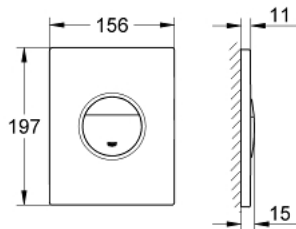

38 765 P00 NOVA COSMOPOLITAN FLUSH PLATE

PRODUCT DESCRIPTION

- Colour: matt chrome
- for dual flush
- for pneumatic discharge valve AV1
- vertical and horizontal installation
- 156 x 197 mm
- material: ABS
- GROHE LongLife finish

- for combination with Rapid SL and Uniset with GD 2 cisterns

- for use with Rapid SLX please order shaft 66 791 000 (sold separately)

38 765 P00 NOVA COSMOPOLITAN FLUSH PLATE

SPARE PARTS, May 2010 – now