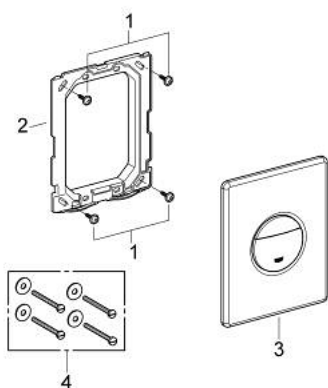

38 765 P00 NOVA COSMOPOLITAN FLUSH PLATE

PRODUCT DESCRIPTION

- Colour: matt chrome
- for dual flush
- for pneumatic discharge valve AV1
- vertical and horizontal installation
- 156 x 197 mm
- material: ABS
- GROHE LongLife finish

- for combination with Rapid SL and Uniset with GD 2 cisterns

- for use with Rapid SLX please order shaft 66 791 000 (sold separately)

38 765 P00 NOVA COSMOPOLITAN FLUSH PLATE

SPARE PARTS, May 2010 – now

- 1: Screw (Spare part-nr. 6636200M)
- 2: Mounting frame (Spare part-nr. 43207000)
- 3: Top plate with push button (Spare part-nr. 42375P00)
- 4: Fixing set (Spare part-nr. 4308500M)*

* Optional accessories