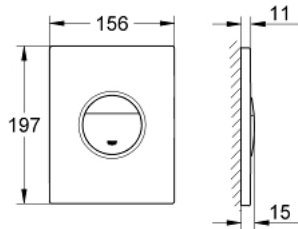

38 765 MS0 NOVA COSMOPOLITAN FLUSH PLATE

PRODUCT DESCRIPTION

- Colour: satin steel
- for dual flush
- for pneumatic discharge valve AV1
- vertical and horizontal installation
- 156 x 197 mm
- material: ABS
- GROHE LongLife finish

- for combination with Rapid SL and Uniset with GD 2 cisterns

- for use with Rapid SLX please order shaft 66 791 000 (sold separately)

38 765 MS0 NOVA COSMOPOLITAN FLUSH PLATE

SPARE PARTS, October 2022 – now