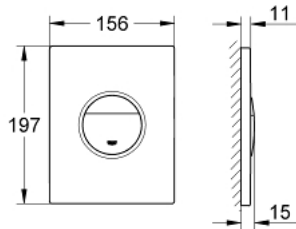

38 765 MG0 NOVA COSMOPOLITAN FLUSH PLATE

PRODUCT DESCRIPTION

- Colour: satin graphite
- for dual flush
- for pneumatic discharge valve AV1
- vertical and horizontal installation
- 156 x 197 mm
- material: ABS
- GROHE LongLife finish

- for combination with Rapid SL and Uniset with GD 2 cisterns

- for use with Rapid SLX please order shaft 66 791 000 (sold separately)

38 765 MG0 NOVA COSMOPOLITAN FLUSH PLATE

SPARE PARTS, October 2022 – now