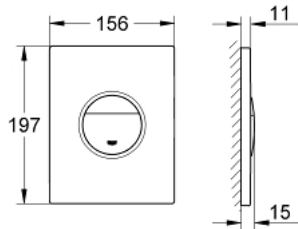

38 765 MG0 NOVA COSMOPOLITAN FLUSH PLATE

PRODUCT DESCRIPTION

- Colour: satin graphite
- for dual flush
- for pneumatic discharge valve AV1
- vertical and horizontal installation
- 156 x 197 mm
- material: ABS
- GROHE LongLife finish

- for combination with Rapid SL and Uniset with GD 2 cisterns

- for use with Rapid SLX please order shaft 66 791 000 (sold separately)

38 765 MG0 NOVA COSMOPOLITAN FLUSH PLATE

SPARE PARTS, October 2022 – now