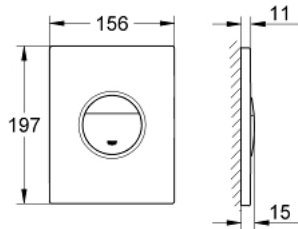

38 765 MG0 NOVA COSMOPOLITAN FLUSH PLATE

PRODUCT DESCRIPTION

- Colour: satin graphite
- for dual flush
- for pneumatic discharge valve AV1
- vertical and horizontal installation
- 156 x 197 mm
- material: ABS
- GROHE LongLife finish
- GROHE EcoJoy - less water, perfect flow

- for combination with Rapid SL and Uniset with GD 2 cisterns

- for use with Rapid SLX please order shaft 66 791 000 (sold separately)

38 765 MG0 NOVA COSMOPOLITAN FLUSH PLATE

SPARE PARTS, October 2022 – now