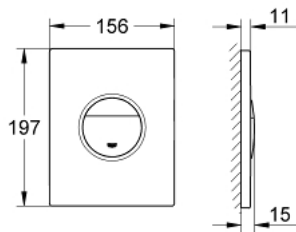

38 765 000 NOVA COSMOPOLITAN FLUSH PLATE

PRODUCT DESCRIPTION

- Colour: chrome
- for dual flush
- for pneumatic discharge valve AV1
- vertical and horizontal installation
- 156 x 197 mm
- material: ABS
- GROHE LongLife finish
- GROHE EcoJoy - less water, perfect flow

- for combination with Rapid SL and Uniset with GD 2 cisterns

- for use with Rapid SLX please order shaft 66 791 000 (sold separately)

38 765 000 NOVA COSMOPOLITAN FLUSH PLATE

SPARE PARTS, May 2010 – now