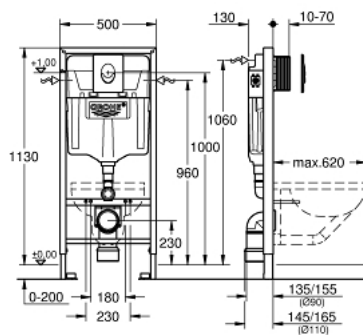

## 38 764 001 RAPID SL <P>2-IN-1 SET FOR WC, 1.13 M INSTALLATION HEIGHT</P>

### PRODUCT DESCRIPTION

- Colour: alpine white
- with flushing cistern GD 2
- Rapid SL element for WC (38 528 001)
- Skate Air flush plate, alpine white, vertical installation (38 505 SH0)

## 38 764 001 **RAPID SL <P>2-IN-1 SET FOR WC, 1.13 M INSTALLATION HEIGHT</P>**