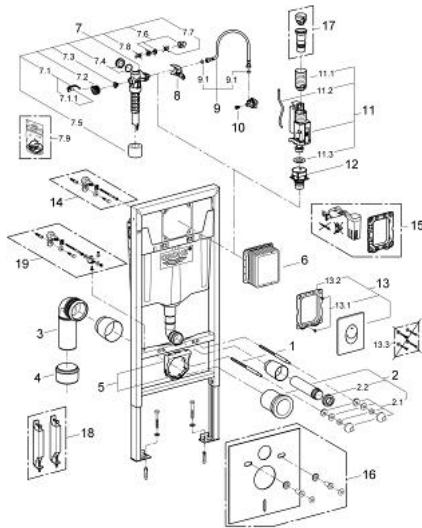

## 38 764 001 RAPID SL <P>2-IN-1 SET FOR WC, 1.13 M INSTALLATION HEIGHT</P>

### PRODUCT DESCRIPTION

- Colour: alpine white
- with flushing cistern GD 2
- Rapid SL element for WC (38 528 001)
- Skate Air flush plate, alpine white, vertical installation (38 505 SH0)

## 38 764 001 **RAPID SL <P>2-IN-1 SET FOR WC, 1.13 M INSTALLATION HEIGHT</P>**