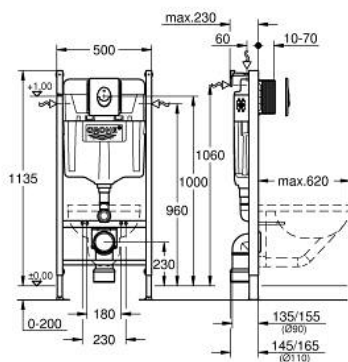

## 38 745 00D RAPID SL 3-IN-1 SET FOR WC, 1.13 M INSTALLATION HEIGHT

### PRODUCT DESCRIPTION

- Colour: chrome
- with flushing cistern GD 2
- Rapid SL project element for WC (38 840 000)
- Skate Air flush plate, chrome, vertical installation (38 505 000)
- wall brackets (38 558 00M)

## 38 745 00D **RAPID SL 3-IN-1 SET FOR WC, 1.13 M INSTALLATION HEIGHT**

### SPARE PARTS, April 2018 – now

- 1: Threaded bolt (Spare part-nr. 4276400M)
- 2: WC inlet and outlet connecting set (Spare part-nr. 37311K00)
- 2.1: Basin fastening (Spare part-nr. 43511SH0)
- 2.2: Connector (Spare part-nr. 37119000)
- 3: PP-outlet bend Ø 90 mm (Spare part-nr. 42327000)
- 4: 4" Outlet Adaptor for Rapid SL (Spare part-nr. 42242000)
- 5: Support for outlet bend (Spare part-nr. 42243000)
- 6: Revision shaft