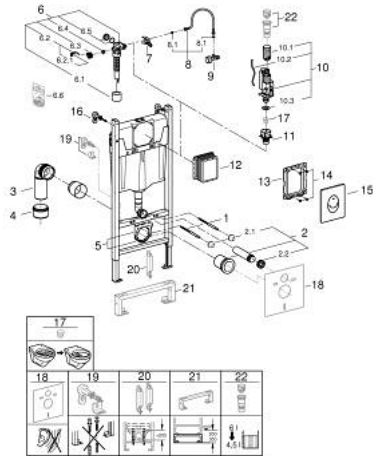

## 38 745 00D RAPID SL 3-IN-1 SET FOR WC, 1.13 M INSTALLATION HEIGHT

## 38 745 00D **RAPID SL 3-IN-1 SET FOR WC, 1.13 M INSTALLATION HEIGHT**

### SPARE PARTS, April 2018 – now

- 1: Threaded bolt (Spare part-nr. 4276400M)
- 2: WC inlet and outlet connecting set (Spare part-nr. 37311K00)
- 2.1: Basin fastening (Spare part-nr. 43511SH0)
- 2.2: Connector (Spare part-nr. 37119000)
- 3: PP-outlet bend Ø 90 mm (Spare part-nr. 42327000)
- 4: 4" Outlet Adaptor for Rapid SL (Spare part-nr. 42242000)
- 5: Support for outlet bend (Spare part-nr. 42243000)
- 6: Revision shaft

(Spare part-nr. 66791000)

- 7: Filling valve (Spare part-nr. 37095000)
- 7.1: Lever (Spare part-nr. 43734000)
- 7.1.1: Seal (Spare part-nr. 4377000M)
- 7.2: Valve head (Spare part-nr. 43536000)
- 7.3: Membrane (Spare part-nr. 4375800M)
- 7.4: Screw cap (Spare part-nr. 43735000)
- 7.5: Valve FLOAT, 5 pcs.. (Spare part-nr. 4379100M)
- 7.6: Set of seals (Spare part-nr. 43722000)\*
- 8: Support device (Spare part-nr. 42246000)
- 9: Tube (Spare part-nr. 42233000)
- 9.1: Sealing washer (Spare part-nr. 0319100M)
- 10: Angle valve (Spare part-nr. 43821000)
- 11: Dual Flush discharge valve AV1 (Spare part-nr. 42320000)
- 11.1: Extension for overflow pipe (Spare part-nr. 42313000)
- 11.2: Pneumatic hose (Spare part-nr. 42319000)
- 11.3: Seal (Spare part-nr. 42310000)
- 12: Valve seat for GD2 (Spare part-nr. 42315000)
- 13: Wall brackets