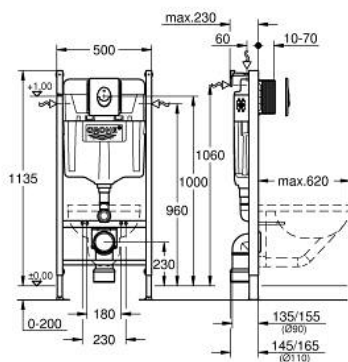

38 745 001 RAPID SL 3-IN-1 SET FOR WC, 1.13 M INSTALLATION HEIGHT

PRODUCT DESCRIPTION

- Colour: chrome
- with flushing cistern GD 2
- Rapid SL project element for WC (38 840 000)
- Skate Air flush plate, chrome, vertical installation (38 505 000)
- wall brackets (38 558 00M)

38 745 001 **RAPID SL 3-IN-1 SET FOR WC, 1.13 M INSTALLATION HEIGHT**

SPARE PARTS, March 2013 – now

- 1: Threaded bolt (Spare part-nr. 4276400M)
- 2: WC inlet and outlet connecting set (Spare part-nr. 37311K00)
- 2.1: Basin fastening (Spare part-nr. 43511SH0)
- 2.2: Connector (Spare part-nr. 37119000)
- 3: PP-outlet bend Ø 90 mm (Spare part-nr. 42327000)
- 4: 4" Outlet Adaptor for Rapid SL (Spare part-nr. 42242000)
- 5: Support for outlet bend (Spare part-nr. 42243000)
- 6: Revision shaft

(Spare part-nr. 3855800M)
- 14: Flush plate (Spare part-nr. 38505000)
- 14.1: Screw (Spare part-nr. 6636200M)
- 14.2: Mounting frame (Spare part-nr. 43207000)
- 14.3: Fixing set (Spare part-nr. 4308500M)*
- 14.4: Fixing set (Spare part-nr. 4215800M)*
- 15: Adaptor (Spare part-nr. 38796000)*
- 16: Set for noise protection (Spare part-nr. 37131000)*
- 17: 4.5 l adapter for GD2 (Spare part-nr. 42333000)*