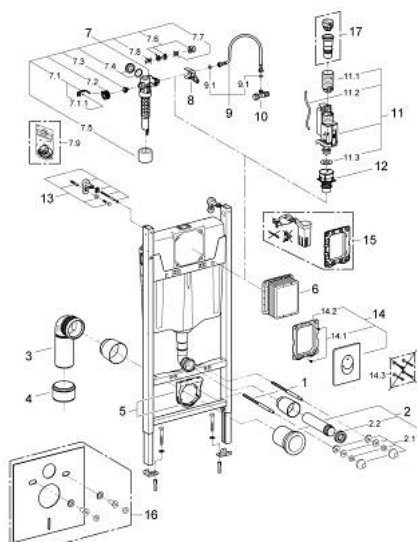

38 745 001 RAPID SL 3-IN-1 SET FOR WC, 1.13 M INSTALLATION HEIGHT

PRODUCT DESCRIPTION

- Colour: chrome
- with flushing cistern GD 2
- Rapid SL project element for WC (38 840 000)
- Skate Air flush plate, chrome, vertical installation (38 505 000)
- wall brackets (38 558 00M)

38 745 001 **RAPID SL 3-IN-1 SET FOR WC, 1.13 M INSTALLATION HEIGHT**

SPARE PARTS, March 2013 – now

- 1: Threaded bolt (Spare part-nr. 4276400M)
- 2: WC inlet and outlet connecting set (Spare part-nr. 37311K00)
- 2.1: Basin fastening (Spare part-nr. 43511SH0)
- 2.2: Connector (Spare part-nr. 37119000)
- 3: PP-outlet bend Ø 90 mm (Spare part-nr. 42327000)
- 4: 4" Outlet Adaptor for Rapid SL (Spare part-nr. 42242000)
- 5: Support for outlet bend (Spare part-nr. 42243000)
- 6: Revision shaft

(Spare part-nr. 66791000)
- 7: Filling valve (Spare part-nr. 37095000)
- 7.1: Lever (Spare part-nr. 43734000)
- 7.1.1: Seal (Spare part-nr. 4377000M)
- 7.2: Valve head (Spare part-nr. 43536000)
- 7.3: Membrane (Spare part-nr. 4375800M)
- 7.4: Screw cap (Spare part-nr. 43735000)
- 7.5: Valve FLOAT, 5 pcs.. (Spare part-nr. 4379100M)
- 7.6: Set of seals (Spare part-nr. 43722000)*
- 8: Support device (Spare part-nr. 42246000)
- 9: Tube (Spare part-nr. 42233000)
- 9.1: Sealing washer (Spare part-nr. 0319100M)
- 10: Angle valve (Spare part-nr. 43821000)
- 11: Dual Flush discharge valve AV1 (Spare part-nr. 42320000)
- 11.1: Extension for overflow pipe (Spare part-nr. 42313000)
- 11.2: Pneumatic hose (Spare part-nr. 42319000)
- 11.3: Seal (Spare part-nr. 42310000)
- 12: Valve seat for flushing cistern Italy (Spare part-nr. 42316000)
- 13: Wall brackets