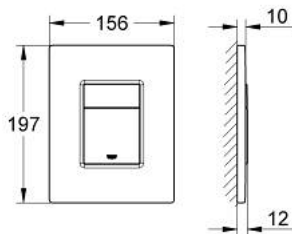

38 732 SHH **SKATE COSMOPOLITAN FLUSH PLATE**

PRODUCT DESCRIPTION

- Colour: alpine white
- for dual flush
- for pneumatic discharge valve AV1
- vertical and horizontal installation
- 156 x 197 mm
- material: ABS
- GROHE LongLife finish
- GROHE EcoJoy - less water, perfect flow
- anti-bacterial finish for increased hygiene

- for combination with Rapid SL and Uniset with GD 2 cisterns

- for use with Rapid SLX please order shaft 66 791 000 (sold separately)

38 732 SHH SKATE COSMOPOLITAN FLUSH PLATE

SPARE PARTS, May 2023 – now

1: Top plate with push button (Spare part-nr. 42371SH0)

2: Screw (Spare part-nr. 6636200M)

3: Mounting frame (Spare part-nr. 43207000)

4: Fixing set (Spare part-nr. 4308500M)*

* Optional accessories