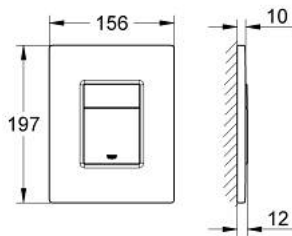

## 38 732 SHH SKATE COSMOPOLITAN FLUSH PLATE

### PRODUCT DESCRIPTION

- Colour: alpine white
- for dual flush
- for pneumatic discharge valve AV1
- vertical and horizontal installation
- 156 x 197 mm
- material: ABS
- GROHE LongLife finish
- anti-bacterial finish for increased hygiene
  
- for combination with Rapid SL and Uniset with GD 2 cisterns
  
- for use with Rapid SLX please order shaft 66 791 000 (sold separately)