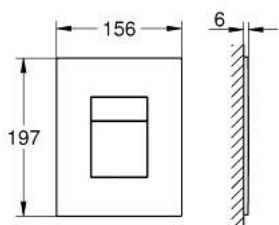

## 38 732 SH1 SKATE COSMOPOLITAN FLUSH PLATE

### PRODUCT DESCRIPTION

- Colour: alpine white
- for dual flush
- for pneumatic discharge valve AV1
- vertical and horizontal installation
- 156 x 197 mm
- material: ABS
- GROHE LongLife finish
  
- for combination with Rapid SL and Uniset with GD 2 cisterns
  
- for use with Rapid SLX please order shaft 66 791 000 (sold separately)