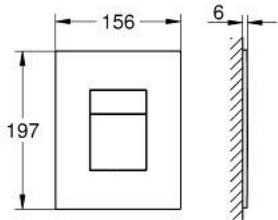

38 732 SH1 SKATE COSMOPOLITAN FLUSH PLATE

PRODUCT DESCRIPTION

- Colour: alpine white
- for dual flush
- for pneumatic discharge valve AV1
- vertical and horizontal installation
- 156 x 197 mm
- material: ABS
- GROHE LongLife finish
- GROHE EcoJoy - less water, perfect flow

- for combination with Rapid SL and Uniset with GD 2 cisterns

- for use with Rapid SLX please order shaft 66 791 000 (sold separately)

Pure Freude
an Wasser

38 732 SH1 **SKATE COSMOPOLITAN FLUSH PLATE**

No exploded view is available for this spare part list.