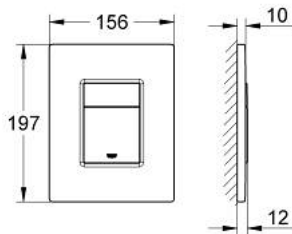

38 732 SH0 SKATE COSMOPOLITAN FLUSH PLATE

PRODUCT DESCRIPTION

- Colour: alpine white
- for dual flush
- for pneumatic discharge valve AV1
- vertical and horizontal installation
- 156 x 197 mm
- material: ABS
- GROHE LongLife finish

- for combination with Rapid SL and Uniset with GD 2 cisterns

- for use with Rapid SLX please order shaft 66 791 000 (sold separately)

38 732 SH0 SKATE COSMOPOLITAN FLUSH PLATE

SPARE PARTS, February 2010 – now

1: Top plate with push button (Spare part-nr. 42371SH0)

2: Screw (Spare part-nr. 6636200M)

3: Mounting frame (Spare part-nr. 43207000)

4: Fixing set (Spare part-nr. 4308500M)*

* Optional accessories