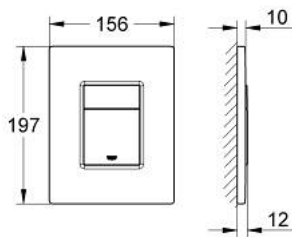

## 38 732 SD0 SKATE COSMOPOLITAN FLUSH PLATE, STAINLESS STEEL

### PRODUCT DESCRIPTION

- Colour: stainless steel
- for dual flush
- for pneumatic discharge valve AV1
- vertical installation
- 156 x 197 mm
- plastic fixing frame
- not suitable for GROHE Fresh
- GROHE LongLife finish
- GROHE EcoJoy - less water, perfect flow
  
- for combination with Rapid SL and Uniset with GD 2 cisterns
  
- for use with Rapid SLX please order shaft 66 791 000 (sold separately)

### SPARE PARTS, February 2010 – now

1: Top plate with push button (Spare part-nr. 42371SD0)

2: Screw (Spare part-nr. 6636200M)

3: Mounting (Spare part-nr. 42269000)

4: Fixing set (Spare part-nr. 4308500M)\*