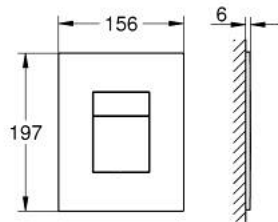

## 38 732 P01 SKATE COSMOPOLITAN FLUSH PLATE

### PRODUCT DESCRIPTION

- Colour: matt chrome
- for dual flush
- for pneumatic discharge valve AV1
- vertical and horizontal installation
- 156 x 197 mm
- material: ABS
- GROHE LongLife finish
- GROHE EcoJoy - less water, perfect flow
  
- for combination with Rapid SL and Uniset with GD 2 cisterns
  
- for use with Rapid SLX please order shaft 66 791 000 (sold separately)