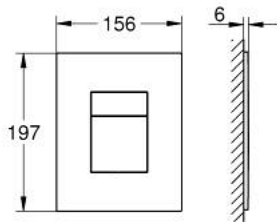

38 732 P01 SKATE COSMOPOLITAN FLUSH PLATE

PRODUCT DESCRIPTION

- Colour: matt chrome
- for dual flush
- for pneumatic discharge valve AV1
- vertical and horizontal installation
- 156 x 197 mm
- material: ABS
- GROHE LongLife finish

- for combination with Rapid SL and Uniset with GD 2 cisterns

- for use with Rapid SLX please order shaft 66 791 000 (sold separately)

Pure Freude
an Wasser

38 732 P01 **SKATE COSMOPOLITAN FLUSH PLATE**

No exploded view is available for this spare part list.