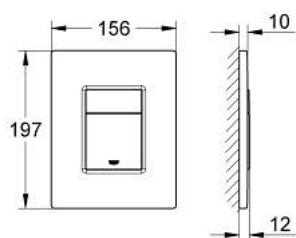

38 732 P00 SKATE COSMOPOLITAN FLUSH PLATE

PRODUCT DESCRIPTION

- Colour: matt chrome
- for dual flush
- for pneumatic discharge valve AV1
- vertical and horizontal installation
- 156 x 197 mm
- material: ABS
- GROHE LongLife finish

- for combination with Rapid SL and Uniset with GD 2 cisterns

- for use with Rapid SLX please order shaft 66 791 000 (sold separately)

38 732 P00 SKATE COSMOPOLITAN FLUSH PLATE

SPARE PARTS, February 2010 – now

1: Top plate with push button (Spare part-nr. 42371P00)

2: Screw (Spare part-nr. 6636200M)

3: Mounting frame (Spare part-nr. 43207000)

4: Fixing set (Spare part-nr. 4308500M)*

* Optional accessories