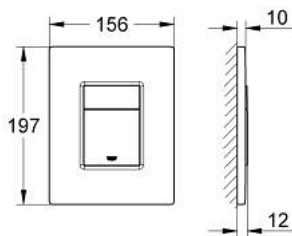

## 38 732 P00 SKATE COSMOPOLITAN FLUSH PLATE

### PRODUCT DESCRIPTION

- Colour: matt chrome
- for dual flush
- for pneumatic discharge valve AV1
- vertical and horizontal installation
- 156 x 197 mm
- material: ABS
- GROHE LongLife finish
  
- for combination with Rapid SL and Uniset with GD 2 cisterns
  
- for use with Rapid SLX please order shaft 66 791 000 (sold separately)

### SPARE PARTS, February 2010 – now

1: Top plate with push button (Spare part-nr. 42371P00)

2: Screw (Spare part-nr. 6636200M)

3: Mounting frame (Spare part-nr. 43207000)

4: Fixing set (Spare part-nr. 4308500M)\*