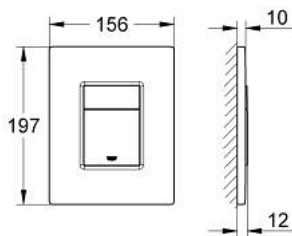

## 38 732 P00 SKATE COSMOPOLITAN FLUSH PLATE

### PRODUCT DESCRIPTION

- Colour: matt chrome
- for dual flush
- for pneumatic discharge valve AV1
- vertical and horizontal installation
- 156 x 197 mm
- material: ABS
- GROHE LongLife finish
- GROHE EcoJoy - less water, perfect flow
  
- for combination with Rapid SL and Uniset with GD 2 cisterns
  
- for use with Rapid SLX please order shaft 66 791 000 (sold separately)

### SPARE PARTS, February 2010 – now

1: Top plate with push button (Spare part-nr. 42371P00)

2: Screw (Spare part-nr. 6636200M)

3: Mounting frame (Spare part-nr. 43207000)

4: Fixing set (Spare part-nr. 4308500M)\*