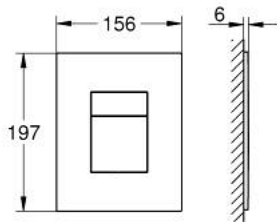

38 732 KV1 SKATE COSMOPOLITAN FLUSH PLATE

PRODUCT DESCRIPTION

- Colour: glossy black
- for dual flush
- for pneumatic discharge valve AV1
- vertical and horizontal installation
- 156 x 197 mm
- material: ABS
- GROHE LongLife finish

- for combination with Rapid SL and Uniset with GD 2 cisterns

- for use with Rapid SLX please order shaft 66 791 000 (sold separately)

Pure Freude
an Wasser

38 732 KV1 **SKATE COSMOPOLITAN FLUSH PLATE**

No exploded view is available for this spare part list.