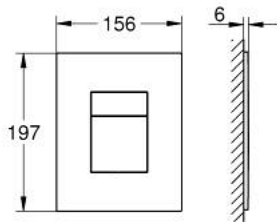

## 38 732 KV1 SKATE COSMOPOLITAN FLUSH PLATE

### PRODUCT DESCRIPTION

- Colour: glossy black
- for dual flush
- for pneumatic discharge valve AV1
- vertical and horizontal installation
- 156 x 197 mm
- material: ABS
- GROHE LongLife finish
- GROHE EcoJoy - less water, perfect flow
  
- for combination with Rapid SL and Uniset with GD 2 cisterns
  
- for use with Rapid SLX please order shaft 66 791 000 (sold separately)