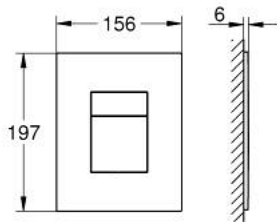

38 732 KF1 SKATE COSMOPOLITAN FLUSH PLATE

PRODUCT DESCRIPTION

- Colour: phantom black
- for dual flush
- for pneumatic discharge valve AV1
- vertical and horizontal installation
- 156 x 197 mm
- material: ABS
- GROHE LongLife finish

- for combination with Rapid SL and Uniset with GD 2 cisterns

- for use with Rapid SLX please order shaft 66 791 000 (sold separately)

Pure Freude
an Wasser

38 732 KF1 **SKATE COSMOPOLITAN FLUSH PLATE**

No exploded view is available for this spare part list.