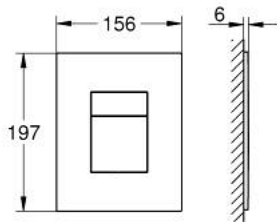

38 732 KF1 SKATE COSMOPOLITAN FLUSH PLATE

PRODUCT DESCRIPTION

- Colour: phantom black
- for dual flush
- for pneumatic discharge valve AV1
- vertical and horizontal installation
- 156 x 197 mm
- material: ABS
- GROHE LongLife finish
- GROHE EcoJoy - less water, perfect flow

- for combination with Rapid SL and Uniset with GD 2 cisterns

- for use with Rapid SLX please order shaft 66 791 000 (sold separately)

Pure Freude
an Wasser

38 732 KF1 **SKATE COSMOPOLITAN FLUSH PLATE**

No exploded view is available for this spare part list.