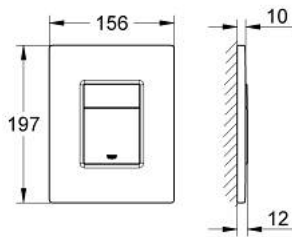

38 732 KF0 SKATE COSMOPOLITAN FLUSH PLATE

PRODUCT DESCRIPTION

- Colour: phantom black
- for dual flush
- for pneumatic discharge valve AV1
- vertical and horizontal installation
- 156 x 197 mm
- material: ABS

- for combination with Rapid SL and Uniset with GD 2 cisterns

- for use with Rapid SLX please order shaft 66 791 000 (sold separately)

38 732 KF0 SKATE COSMOPOLITAN FLUSH PLATE

SPARE PARTS, April 2022 – now