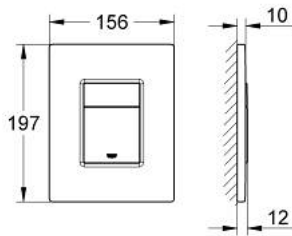

## 38 732 GL0 SKATE COSMOPOLITAN FLUSH PLATE

### PRODUCT DESCRIPTION

- Colour: cool sunrise
- for dual flush
- for pneumatic discharge valve AV1
- vertical and horizontal installation
- 156 x 197 mm
- material: ABS
- GROHE LongLife finish
  
- for combination with Rapid SL and Uniset with GD 2 cisterns
  
- for use with Rapid SLX please order shaft 66 791 000 (sold separately)