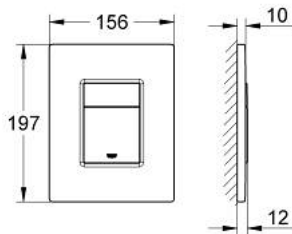

38 732 GL0 SKATE COSMOPOLITAN FLUSH PLATE

PRODUCT DESCRIPTION

- Colour: cool sunrise
- for dual flush
- for pneumatic discharge valve AV1
- vertical and horizontal installation
- 156 x 197 mm
- material: ABS
- GROHE LongLife finish

- for combination with Rapid SL and Uniset with GD 2 cisterns

- for use with Rapid SLX please order shaft 66 791 000 (sold separately)

38 732 GL0 SKATE COSMOPOLITAN FLUSH PLATE

SPARE PARTS, March 2015 – now

1: Top plate with push button (Spare part-nr. 42371GL0)

2: Screw (Spare part-nr. 6636200M)

3: Mounting frame (Spare part-nr. 43207000)

4: Fixing set (Spare part-nr. 4308500M)*

* Optional accessories