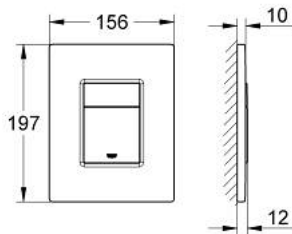

38 732 GL0 SKATE COSMOPOLITAN FLUSH PLATE

PRODUCT DESCRIPTION

- Colour: cool sunrise
- for dual flush
- for pneumatic discharge valve AV1
- vertical and horizontal installation
- 156 x 197 mm
- material: ABS
- GROHE LongLife finish
- GROHE EcoJoy - less water, perfect flow

- for combination with Rapid SL and Uniset with GD 2 cisterns

- for use with Rapid SLX please order shaft 66 791 000 (sold separately)

38 732 GL0 SKATE COSMOPOLITAN FLUSH PLATE

SPARE PARTS, March 2015 – now

1: Top plate with push button (Spare part-nr. 42371GL0)

2: Screw (Spare part-nr. 6636200M)

3: Mounting frame (Spare part-nr. 43207000)

4: Fixing set (Spare part-nr. 4308500M)*

* Optional accessories