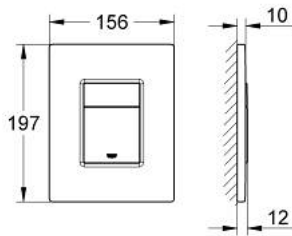

## 38 732 GL0 SKATE COSMOPOLITAN FLUSH PLATE

### PRODUCT DESCRIPTION

- Colour: cool sunrise
- for dual flush
- for pneumatic discharge valve AV1
- vertical and horizontal installation
- 156 x 197 mm
- material: ABS
- GROHE LongLife finish
- GROHE EcoJoy - less water, perfect flow
  
- for combination with Rapid SL and Uniset with GD 2 cisterns
  
- for use with Rapid SLX please order shaft 66 791 000 (sold separately)