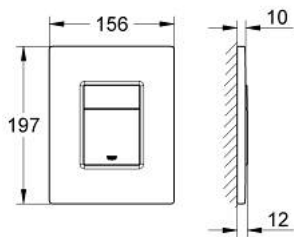

## 38 732 DL0 SKATE COSMOPOLITAN FLUSH PLATE

### PRODUCT DESCRIPTION

- Colour: brushed warm sunset
- for dual flush
- for pneumatic discharge valve AV1
- vertical installation
- 156 x 197 mm
- material: ABS
- GROHE LongLife finish
  
- for combination with Rapid SL and Uniset with GD 2 cisterns
  
- for use with Rapid SLX please order shaft 66 791 000 (sold separately)

### SPARE PARTS, November 2016 – now

1: Top plate with push button (Spare part-nr. 42371DL0)

2: Screw (Spare part-nr. 6636200M)

3: Mounting frame (Spare part-nr. 43207000)

4: Fixing set (Spare part-nr. 4308500M)\*