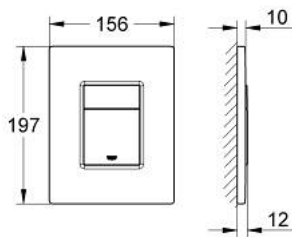

## 38 732 DL0 SKATE COSMOPOLITAN FLUSH PLATE

### PRODUCT DESCRIPTION

- Colour: brushed warm sunset
- for dual flush
- for pneumatic discharge valve AV1
- vertical installation
- 156 x 197 mm
- material: ABS
- GROHE LongLife finish
- GROHE EcoJoy - less water, perfect flow
  
- for combination with Rapid SL and Uniset with GD 2 cisterns
  
- for use with Rapid SLX please order shaft 66 791 000 (sold separately)

### SPARE PARTS, November 2016 – now

1: Top plate with push button (Spare part-nr. 42371DL0)

2: Screw (Spare part-nr. 6636200M)

3: Mounting frame (Spare part-nr. 43207000)

4: Fixing set (Spare part-nr. 4308500M)\*