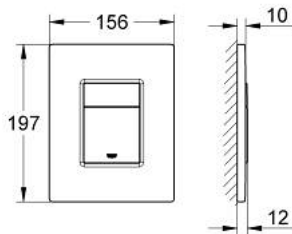

38 732 DA0 SKATE COSMOPOLITAN FLUSH PLATE

PRODUCT DESCRIPTION

- Colour: warm sunset
- for dual flush
- for pneumatic discharge valve AV1
- vertical and horizontal installation
- 156 x 197 mm
- material: ABS
- GROHE LongLife finish
- GROHE EcoJoy - less water, perfect flow

- for combination with Rapid SL and Uniset with GD 2 cisterns

- for use with Rapid SLX please order shaft 66 791 000 (sold separately)

38 732 DA0 SKATE COSMOPOLITAN FLUSH PLATE

SPARE PARTS, March 2015 – now

1: Top plate with push button (Spare part-nr. 42371DA0)

2: Screw (Spare part-nr. 6636200M)

3: Mounting frame (Spare part-nr. 43207000)

4: Fixing set (Spare part-nr. 4308500M)*

* Optional accessories