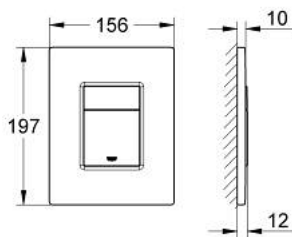

38 732 DA0 SKATE COSMOPOLITAN FLUSH PLATE

PRODUCT DESCRIPTION

- Colour: warm sunset
- for dual flush
- for pneumatic discharge valve AV1
- vertical and horizontal installation
- 156 x 197 mm
- material: ABS
- GROHE LongLife finish

- for combination with Rapid SL and Uniset with GD 2 cisterns

- for use with Rapid SLX please order shaft 66 791 000 (sold separately)

38 732 DA0 SKATE COSMOPOLITAN FLUSH PLATE

SPARE PARTS, March 2015 – now

1: Top plate with push button (Spare part-nr. 42371DA0)

2: Screw (Spare part-nr. 6636200M)

3: Mounting frame (Spare part-nr. 43207000)

4: Fixing set (Spare part-nr. 4308500M)*

* Optional accessories