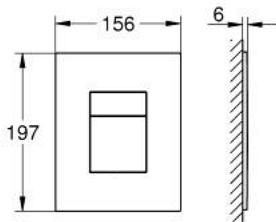

## 38 732 AL1 SKATE COSMOPOLITAN FLUSH PLATE

### PRODUCT DESCRIPTION

- Colour: brushed hard graphite
- for dual flush
- for pneumatic discharge valve AV1
- vertical and horizontal installation
- 156 x 197 mm
- material: ABS
- GROHE LongLife finish
- GROHE EcoJoy - less water, perfect flow
  
- for combination with Rapid SL and Uniset with GD 2 cisterns
  
- for use with Rapid SLX please order shaft 66 791 000 (sold separately)