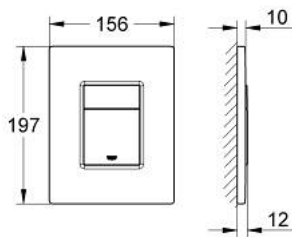

38 732 AL0 SKATE COSMOPOLITAN FLUSH PLATE

PRODUCT DESCRIPTION

- Colour: brushed hard graphite
- for dual flush
- for pneumatic discharge valve AV1
- vertical installation
- 156 x 197 mm
- material: ABS
- GROHE LongLife finish
- GROHE EcoJoy - less water, perfect flow

- for combination with Rapid SL and Uniset with GD 2 cisterns

- for use with Rapid SLX please order shaft 66 791 000 (sold separately)

38 732 AL0 SKATE COSMOPOLITAN FLUSH PLATE

SPARE PARTS, March 2015 – now

1: Top plate with push button (Spare part-nr. 42371AL0)

2: Screw (Spare part-nr. 6636200M)

3: Mounting frame (Spare part-nr. 43207000)

4: Fixing set (Spare part-nr. 4308500M)*

* Optional accessories