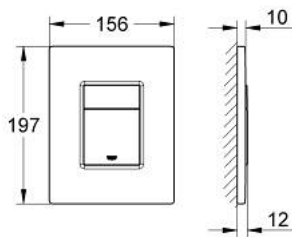

38 732 AL0 SKATE COSMOPOLITAN FLUSH PLATE

PRODUCT DESCRIPTION

- Colour: brushed hard graphite
- for dual flush
- for pneumatic discharge valve AV1
- vertical installation
- 156 x 197 mm
- material: ABS
- GROHE LongLife finish

- for combination with Rapid SL and Uniset with GD 2 cisterns

- for use with Rapid SLX please order shaft 66 791 000 (sold separately)

38 732 AL0 SKATE COSMOPOLITAN FLUSH PLATE

SPARE PARTS, March 2015 – now

1: Top plate with push button (Spare part-nr. 42371AL0)

2: Screw (Spare part-nr. 6636200M)

3: Mounting frame (Spare part-nr. 43207000)

4: Fixing set (Spare part-nr. 4308500M)*

* Optional accessories