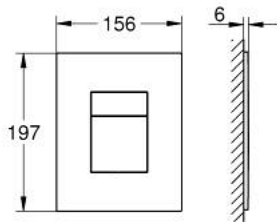

38 732 A01 SKATE COSMOPOLITAN FLUSH PLATE

PRODUCT DESCRIPTION

- Colour: hard graphite
- for dual flush
- for pneumatic discharge valve AV1
- vertical and horizontal installation
- 156 x 197 mm
- material: ABS
- GROHE LongLife finish
- GROHE EcoJoy - less water, perfect flow

- for combination with Rapid SL and Uniset with GD 2 cisterns

- for use with Rapid SLX please order shaft 66 791 000 (sold separately)

Pure Freude
an Wasser

38 732 A01 **SKATE COSMOPOLITAN FLUSH PLATE**

No exploded view is available for this spare part list.