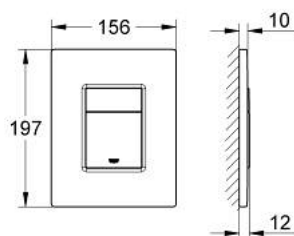

## 38 732 A00 SKATE COSMOPOLITAN FLUSH PLATE

### PRODUCT DESCRIPTION

- Colour: hard graphite
- for dual flush
- for pneumatic discharge valve AV1
- vertical and horizontal installation
- 156 x 197 mm
- material: ABS
- GROHE LongLife finish
- GROHE EcoJoy - less water, perfect flow
  
- for combination with Rapid SL and Uniset with GD 2 cisterns
  
- for use with Rapid SLX please order shaft 66 791 000 (sold separately)

### SPARE PARTS, March 2015 – now

1: Top plate with push button (Spare part-nr. 42371A00)

2: Screw (Spare part-nr. 6636200M)

3: Mounting frame (Spare part-nr. 43207000)

4: Fixing set (Spare part-nr. 4308500M)\*