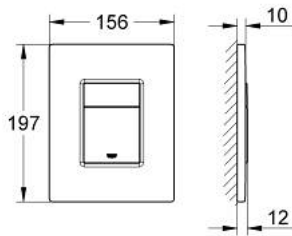

## 38 732 A00 SKATE COSMOPOLITAN FLUSH PLATE

### PRODUCT DESCRIPTION

- Colour: hard graphite
- for dual flush
- for pneumatic discharge valve AV1
- vertical and horizontal installation
- 156 x 197 mm
- material: ABS
- GROHE LongLife finish
  
- for combination with Rapid SL and Uniset with GD 2 cisterns
  
- for use with Rapid SLX please order shaft 66 791 000 (sold separately)

### SPARE PARTS, March 2015 – now

1: Top plate with push button (Spare part-nr. 42371A00)

2: Screw (Spare part-nr. 6636200M)

3: Mounting frame (Spare part-nr. 43207000)

4: Fixing set (Spare part-nr. 4308500M)\*