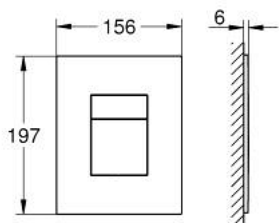

38 732 001 SKATE COSMOPOLITAN FLUSH PLATE

PRODUCT DESCRIPTION

- Colour: chrome
- for dual flush
- for pneumatic discharge valve AV1
- vertical and horizontal installation
- 156 x 197 mm
- material: ABS
- GROHE LongLife finish

- for combination with Rapid SL and Uniset with GD 2 cisterns

- for use with Rapid SLX please order shaft 66 791 000 (sold separately)

Pure Freude
an Wasser

38 732 001 **SKATE COSMOPOLITAN FLUSH PLATE**

No exploded view is available for this spare part list.