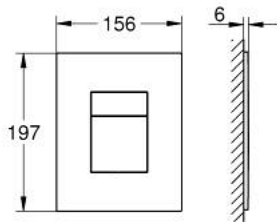

38 732 001 SKATE COSMOPOLITAN FLUSH PLATE

PRODUCT DESCRIPTION

- Colour: chrome
- for dual flush
- for pneumatic discharge valve AV1
- vertical and horizontal installation
- 156 x 197 mm
- material: ABS
- GROHE LongLife finish
- GROHE EcoJoy - less water, perfect flow

- for combination with Rapid SL and Uniset with GD 2 cisterns

- for use with Rapid SLX please order shaft 66 791 000 (sold separately)

Pure Freude
an Wasser

38 732 001 **SKATE COSMOPOLITAN FLUSH PLATE**

No exploded view is available for this spare part list.