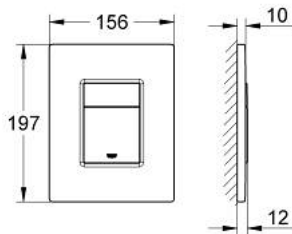

38 732 000 SKATE COSMOPOLITAN FLUSH PLATE

PRODUCT DESCRIPTION

- Colour: chrome
- for dual flush
- for pneumatic discharge valve AV1
- vertical and horizontal installation
- 156 x 197 mm
- material: ABS
- GROHE LongLife finish
- GROHE EcoJoy - less water, perfect flow

- for combination with Rapid SL and Uniset with GD 2 cisterns

- for use with Rapid SLX please order shaft 66 791 000 (sold separately)

38 732 000 SKATE COSMOPOLITAN FLUSH PLATE

SPARE PARTS, February 2010 – now

1: Top plate with push button (Spare part-nr. 42371000)

2: Screw (Spare part-nr. 6636200M)

3: Mounting frame (Spare part-nr. 43207000)

4: Fixing set (Spare part-nr. 4308500M)*

* Optional accessories