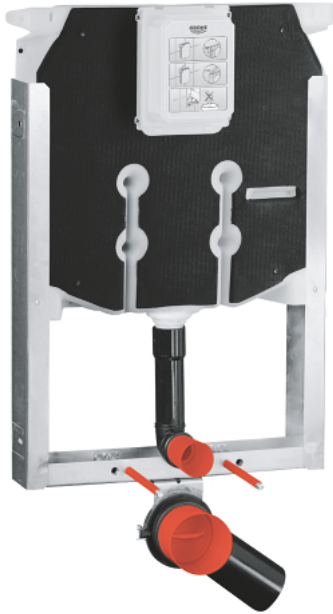

## 38 729 000 UNISSET ELEMENT FOR WC WITH FLUSHING CISTERN 80 MM

### PRODUCT DESCRIPTION

- pneumatic discharge valve offering 3 modes of operation: dual flush or start/stop or single flush
- outlet bend  $\varnothing$  80 mm
- inlet and outlet connecting set
- steel frame, hot galvanized, with 4 fixing brackets
- 2 WC fixing bolts
- distance of fixing bolts 180/230 mm
- fixing device for ceramic
- water supply connection from top
- low noise (group I acc. to German Noise Specification)
- with plaster base coating made of vinyl fleece
- angle valve 15 mm ( $\frac{1}{2}$ " )
- with push fit flexible hose union
- Shortable inspection shaft incl. protection during construction phase
- for vertical use
- for mounting of small flush plates revision shaft 40 949 000 to be ordered separately

## 38 729 000 UNISET ELEMENT FOR WC WITH FLUSHING CISTERN 80 MM