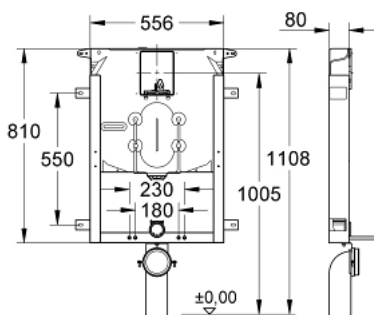

## 38 729 000 UNISSET ELEMENT FOR WC WITH FLUSHING CISTERN 80 MM

### PRODUCT DESCRIPTION

- pneumatic discharge valve offering 3 modes of operation: dual flush or start/stop or single flush
- outlet bend  $\varnothing$  80 mm
- inlet and outlet connecting set
- steel frame, hot galvanized, with 4 fixing brackets
- 2 WC fixing bolts
- distance of fixing bolts 180/230 mm
- fixing device for ceramic
- water supply connection from top
- low noise (group I acc. to German Noise Specification)
- with plaster base coating made of vinyl fleece
- angle valve 15 mm ( $\frac{1}{2}$ " )
- with push fit flexible hose union
- Shortable inspection shaft incl. protection during construction phase
- for vertical use
- for mounting of small flush plates revision shaft 40 949 000 to be ordered separately

## 38 729 000 UNISET ELEMENT FOR WC WITH FLUSHING CISTERN 80 MM