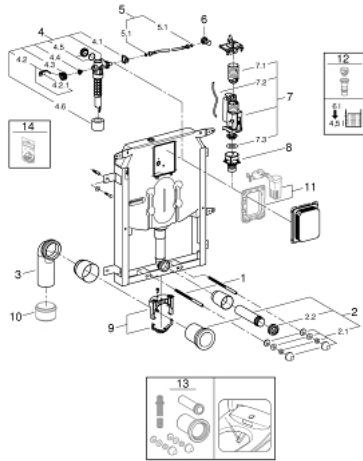

38 729 000 UNISET ELEMENT FOR WC WITH FLUSHING CISTERN 80 MM

SPARE PARTS, October 2017 – now

- 1: Threaded bolt (Spare part-nr. 4276400M)
- 2: WC inlet and outlet connecting set (Spare part-nr. 37311K00)
- 2.1: Basin fastening (Spare part-nr. 43511SH0)
- 2.2: Connector (Spare part-nr. 37119000)
- 3: Outlet bend 90 mm/90 mm (Spare part-nr. 42280000)
- 4: Filling valve (Spare part-nr. 43991000)
- 4.1: Valve Support (Spare part-nr. 43995000)
- 4.2: Lever (Spare part-nr. 43734000)
- 4.2.1: Seal (Spare part-nr. 4377000M)
- 4.3: Valve head (Spare part-nr. 43536000)
- 4.4: Membrane (Spare part-nr. 4375800M)
- 4.5: Screw cap (Spare part-nr. 43735000)
- 4.6: Valve FLOAT, 5 pcs.. (Spare part-nr. 4379100M)
- 5: Tube (Spare part-nr. 42233000)
- 5.1: Sealing washer (Spare part-nr. 0319100M)
- 6: Angle valve (Spare part-nr. 42343000)
- 7: Dual Flush discharge valve AV1 (Spare part-nr. 42320000)
- 7.1: Extension for overflow pipe (Spare part-nr. 42313000)
- 7.2: Pneumatic hose (Spare part-nr. 42319000)
- 7.3: Seal (Spare part-nr. 42310000)
- 8: Valve seat for GD2 (Spare part-nr. 42315000)
- 9: Support for outlet bend (Spare part-nr. 42243000)
- 10: 4" Outlet Adaptor for Rapid SL (Spare part-nr. 42242000)*
- 11: Adaptor (Spare part-nr. 38796000)*
- 12: 4.5 l adapter for GD2 (Spare part-nr. 42333000)*
- 13: Retrofit kit for shower toilets Sensia Arena and Sensia Pro (Spare part-nr. 40899000)*
- 14: Set of seals (Spare part-nr. 43722000)*

* Optional accessories