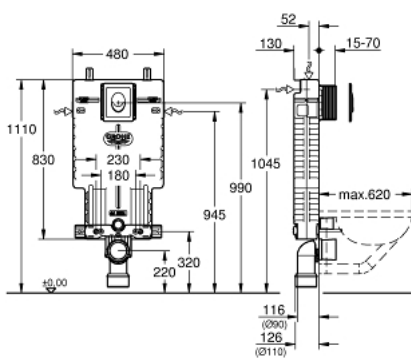

38 724 001 UNISSET 2-IN-1 SET FOR WC

PRODUCT DESCRIPTION

- Colour: alpine white
- with flushing cistern GD 2
- Uniset element for WC (38 643 001)
- Skate Air flush plate, alpine white, vertical installation (38 505 SH0)

38 724 001 UNISSET 2-IN-1 SET FOR WC

SPARE PARTS, October 2017 – now

- 1: Threaded bolt (Spare part-nr. 4276400M)
- 2: WC inlet and outlet connecting set (Spare part-nr. 37311K00)
- 2.1: Basin fastening (Spare part-nr. 43511SH0)
- 2.2: Connector (Spare part-nr. 37119000)
- 3: PP-outlet bend Ø 90 mm (Spare part-nr. 42327000)
- 4: 4" Outlet Adaptor for Rapid SL (Spare part-nr. 42242000)
- 5: Support for outlet bend (Spare part-nr. 42243000)
- 6: Revision shaft

(Spare part-nr. 66783000)
- 7: Filling valve (Spare part-nr. 37095000)
- 7.1: Lever (Spare part-nr. 43734000)
- 7.1.1: Seal (Spare part-nr. 4377000M)
- 7.2: Valve head (Spare part-nr. 43536000)
- 7.3: Membrane (Spare part-nr. 4375800M)
- 7.4: Screw cap (Spare part-nr. 43735000)
- 7.5: Valve FLOAT, 5 pcs.. (Spare part-nr. 4379100M)
- 7.6: Set of seals (Spare part-nr. 43722000)*
- 8: Support device (Spare part-nr. 42246000)
- 9: Tube (Spare part-nr. 42233000)
- 9.1: Sealing washer (Spare part-nr. 0319100M)
- 10: Dual Flush discharge valve AV1 (Spare part-nr. 42320000)
- 10.1: Extension for overflow pipe (Spare part-nr. 42313000)
- 10.2: Pneumatic hose (Spare part-nr. 42319000)
- 10.3: Seal (Spare part-nr. 42310000)
- 11: Valve seat for GD2 (Spare part-nr. 42315000)
- 12: Flush plate (Spare part-nr. 38505SH0)
- 12.1: Screw (Spare part-nr. 6636200M)
- 12.2: Mounting frame (Spare part-nr. 43207000)
- 12.3: Fixing set (Spare part-nr. 4308500M)*
- 12.4: Fixing set (Spare part-nr. 4215800M)*
- 13: Adaptor (Spare part-nr. 38796000)*
- 14: 4.5 l adapter for GD2 (Spare part-nr. 42333000)*
- 15: Support feet (Spare part-nr. 37304000)*
- 16: Retrofit kit for shower toilets Sensia Arena and Sensia Pro (Spare part-nr. 40899000)*