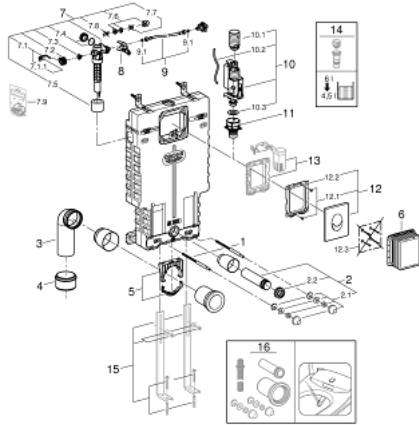

38 724 001 UNISSET 2-IN-1 SET FOR WC

PRODUCT DESCRIPTION

- Colour: alpine white
- with flushing cistern GD 2
- Uniset element for WC (38 643 001)
- Skate Air flush plate, alpine white, vertical installation (38 505 SH0)

38 724 001 UNISSET 2-IN-1 SET FOR WC

SPARE PARTS, October 2017 – now

- 1: Threaded bolt (Spare part-nr. 4276400M)
- 2: WC inlet and outlet connecting set (Spare part-nr. 37311K00)
- 2.1: Basin fastening (Spare part-nr. 43511SH0)
- 2.2: Connector (Spare part-nr. 37119000)
- 3: PP-outlet bend Ø 90 mm (Spare part-nr. 42327000)
- 4: 4" Outlet Adaptor for Rapid SL (Spare part-nr. 42242000)
- 5: Support for outlet bend (Spare part-nr. 42243000)
- 6: Revision shaft

(Spare part-nr. 66783000)
- 7: Filling valve (Spare part-nr. 37095000)
- 7.1: Lever (Spare part-nr. 43734000)
- 7.1.1: Seal (Spare part-nr. 4377000M)
- 7.2: Valve head (Spare part-nr. 43536000)
- 7.3: Membrane (Spare part-nr. 4375800M)
- 7.4: Screw cap (Spare part-nr. 43735000)
- 7.5: Valve FLOAT, 5 pcs.. (Spare part-nr. 4379100M)
- 7.6: Set of seals (Spare part-nr. 43722000)*
- 8: Support device (Spare part-nr. 42246000)
- 9: Tube (Spare part-nr. 42233000)
- 9.1: Sealing washer (Spare part-nr. 0319100M)
- 10: Dual Flush discharge valve AV1 (Spare part-nr. 42320000)
- 10.1: Extension for overflow pipe (Spare part-nr. 42313000)
- 10.2: Pneumatic hose (Spare part-nr. 42319000)
- 10.3: Seal (Spare part-nr. 42310000)
- 11: Valve seat for GD2 (Spare part-nr. 42315000)
- 12: Flush plate (Spare part-nr. 38505SH0)
- 12.1: Screw (Spare part-nr. 6636200M)
- 12.2: Mounting frame (Spare part-nr. 43207000)
- 12.3: Fixing set (Spare part-nr. 4308500M)*
- 12.4: Fixing set (Spare part-nr. 4215800M)*
- 13: Adaptor (Spare part-nr. 38796000)*
- 14: 4.5 l adapter for GD2 (Spare part-nr. 42333000)*
- 15: Support feet (Spare part-nr. 37304000)*
- 16: Retrofit kit for shower toilets Sensia Arena and Sensia Pro (Spare part-nr. 40899000)*