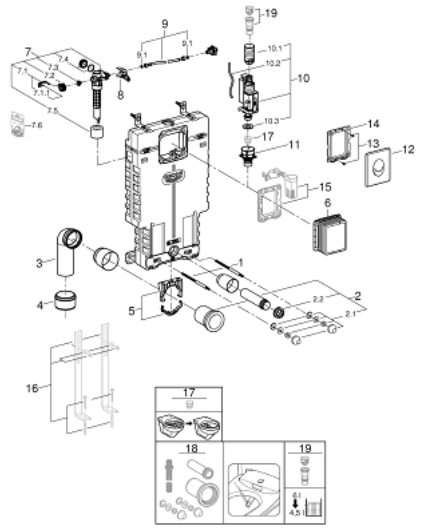

38 723 00D UNISET 2-IN-1 SET FOR WC

PRODUCT DESCRIPTION

- Colour: chrome
- with flushing cistern GD 2
- Uniset element for WC (38 643 001)
- Skate Air flush plate, chrome, vertical installation (38 505 000)

38 723 00D UNISSET 2-IN-1 SET FOR WC

SPARE PARTS, June 2018 – now

- 1: Threaded bolt (Spare part-nr. 4276400M)
- 2: WC inlet and outlet connecting set (Spare part-nr. 37311K00)
- 2.1: Basin fastening (Spare part-nr. 43511SH0)
- 2.2: Connector (Spare part-nr. 37119000)
- 3: PP-outlet bend Ø 90 mm (Spare part-nr. 42327000)
- 4: 4" Outlet Adaptor for Rapid SL (Spare part-nr. 42242000)
- 5: Support for outlet bend (Spare part-nr. 42243000)
- 6: Revision shaft

(Spare part-nr. 66783000)
- 7: Filling valve (Spare part-nr. 37095000)
- 7.1: Lever (Spare part-nr. 43734000)
- 7.1.1: Seal (Spare part-nr. 4377000M)
- 7.2: Valve head (Spare part-nr. 43536000)
- 7.3: Membrane (Spare part-nr. 4375800M)
- 7.4: Screw cap (Spare part-nr. 43735000)
- 7.5: Valve FLOAT, 5 pcs.. (Spare part-nr. 4379100M)
- 7.6: Set of seals (Spare part-nr. 43722000)*
- 8: Support device (Spare part-nr. 42246000)
- 9: Tube (Spare part-nr. 42233000)
- 9.1: Sealing washer (Spare part-nr. 0319100M)
- 10: Dual Flush discharge valve AV1 (Spare part-nr. 42320000)
- 10.1: Extension for overflow pipe (Spare part-nr. 42313000)
- 10.2: Pneumatic hose (Spare part-nr. 42319000)
- 10.3: Seal (Spare part-nr. 42310000)
- 11: Valve seat for GD2 (Spare part-nr. 42315000)
- 12: Flush plate (Spare part-nr. 38505000)
- 12.1: Screw (Spare part-nr. 6636200M)
- 12.2: Mounting frame (Spare part-nr. 43207000)
- 12.3: Fixing set (Spare part-nr. 4308500M)*
- 12.4: Fixing set (Spare part-nr. 4215800M)*
- 13: Adaptor (Spare part-nr. 38796000)*
- 14: 4.5 l adaptor for GD2 (Spare part-nr. 42333000)*
- 15: Support feet (Spare part-nr. 37304000)*
- 16: Retrofit kit for shower toilets Sensia Arena and Sensia Pro (Spare part-nr. 40899000)*