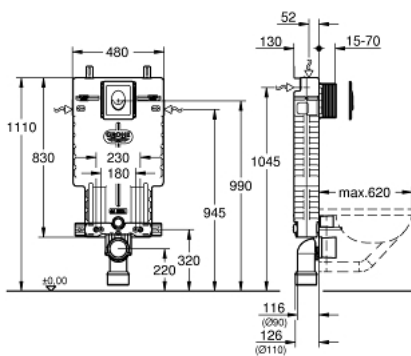

38 723 00D UNISET 2-IN-1 SET FOR WC

PRODUCT DESCRIPTION

- Colour: chrome
- with flushing cistern GD 2
- Uniset element for WC (38 643 001)
- Skate Air flush plate, chrome, vertical installation (38 505 000)

38 723 00D UNISSET 2-IN-1 SET FOR WC

SPARE PARTS, June 2018 – now

- 1: Threaded bolt (Spare part-nr. 4276400M)
- 2: WC inlet and outlet connecting set (Spare part-nr. 37311K00)
- 2.1: Basin fastening (Spare part-nr. 43511SH0)
- 2.2: Connector (Spare part-nr. 37119000)
- 3: PP-outlet bend Ø 90 mm (Spare part-nr. 42327000)
- 4: 4" Outlet Adaptor for Rapid SL (Spare part-nr. 42242000)
- 5: Support for outlet bend (Spare part-nr. 42243000)
- 6: Revision shaft

(Spare part-nr. 66783000)
- 7: Filling valve (Spare part-nr. 37095000)
- 7.1: Lever (Spare part-nr. 43734000)
- 7.1.1: Seal (Spare part-nr. 4377000M)
- 7.2: Valve head (Spare part-nr. 43536000)
- 7.3: Membrane (Spare part-nr. 4375800M)
- 7.4: Screw cap (Spare part-nr. 43735000)
- 7.5: Valve FLOAT, 5 pcs.. (Spare part-nr. 4379100M)
- 7.6: Set of seals (Spare part-nr. 43722000)*
- 8: Support device (Spare part-nr. 42246000)
- 9: Tube (Spare part-nr. 42233000)
- 9.1: Sealing washer (Spare part-nr. 0319100M)
- 10: Dual Flush discharge valve AV1 (Spare part-nr. 42320000)
- 10.1: Extension for overflow pipe (Spare part-nr. 42313000)
- 10.2: Pneumatic hose (Spare part-nr. 42319000)
- 10.3: Seal (Spare part-nr. 42310000)
- 11: Valve seat for GD2 (Spare part-nr. 42315000)
- 12: Flush plate (Spare part-nr. 38505000)
- 12.1: Screw (Spare part-nr. 6636200M)
- 12.2: Mounting frame (Spare part-nr. 43207000)
- 12.3: Fixing set (Spare part-nr. 4308500M)*
- 12.4: Fixing set (Spare part-nr. 4215800M)*
- 13: Adaptor (Spare part-nr. 38796000)*
- 14: 4.5 l adaptor for GD2 (Spare part-nr. 42333000)*
- 15: Support feet (Spare part-nr. 37304000)*
- 16: Retrofit kit for shower toilets Sensia Arena and Sensia Pro (Spare part-nr. 40899000)*