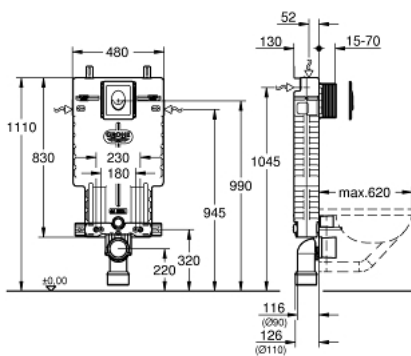

38 723 001 UNISSET 2-IN-1 SET FOR WC

PRODUCT DESCRIPTION

- with flushing cistern GD 2
- Uniset element for WC (38 643 001)
- Skate Air flush plate, chrome, vertical installation (38 505 000)

38 723 001 UNISSET 2-IN-1 SET FOR WC

SPARE PARTS, October 2017 – now

- 1: Threaded bolt (Spare part-nr. 4276400M)
- 2: WC inlet and outlet connecting set (Spare part-nr. 37311K00)
 - 2.1: Basin fastening (Spare part-nr. 43511SH0)
 - 2.2: Connector (Spare part-nr. 37119000)
- 3: PP-outlet bend Ø 90 mm (Spare part-nr. 42327000)
- 4: 4" Outlet Adaptor for Rapid SL (Spare part-nr. 42242000)
- 5: Support for outlet bend (Spare part-nr. 42243000)
- 6: Revision shaft

(Spare part-nr. 66783000)
- 7: Filling valve (Spare part-nr. 37095000)
 - 7.1: Lever (Spare part-nr. 43734000)
 - 7.1.1: Seal (Spare part-nr. 4377000M)
 - 7.2: Valve head (Spare part-nr. 43536000)
 - 7.3: Membrane (Spare part-nr. 4375800M)
 - 7.4: Screw cap (Spare part-nr. 43735000)
 - 7.5: Valve FLOAT, 5 pcs.. (Spare part-nr. 4379100M)
 - 7.6: Set of seals (Spare part-nr. 43722000)*
- 8: Support device (Spare part-nr. 42246000)
- 9: Tube (Spare part-nr. 42233000)
 - 9.1: Sealing washer (Spare part-nr. 0319100M)
- 10: Dual Flush discharge valve AV1 (Spare part-nr. 42320000)
 - 10.1: Extension for overflow pipe (Spare part-nr. 42313000)
 - 10.2: Pneumatic hose (Spare part-nr. 42319000)
 - 10.3: Seal (Spare part-nr. 42310000)
- 11: Valve seat for GD2 (Spare part-nr. 42315000)
- 12: Flush plate (Spare part-nr. 38505000)
 - 12.1: Screw (Spare part-nr. 6636200M)
 - 12.2: Mounting frame (Spare part-nr. 43207000)
 - 12.3: Fixing set (Spare part-nr. 4308500M)*
 - 12.4: Fixing set (Spare part-nr. 4215800M)*
- 13: Adaptor (Spare part-nr. 38796000)*
- 14: 4.5 l adapter for GD2 (Spare part-nr. 42333000)*
- 15: Support feet (Spare part-nr. 37304000)*
- 16: Retrofit kit for shower toilets Sensia Arena and Sensia Pro (Spare part-nr. 40899000)*