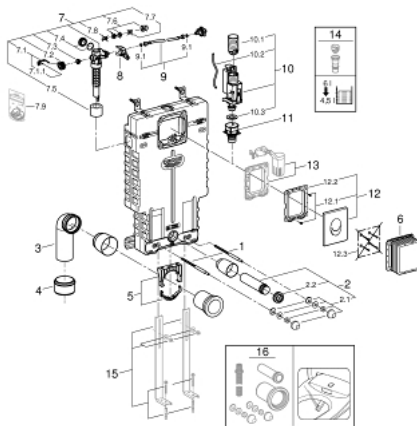

38 723 001 UNISSET 2-IN-1 SET FOR WC

PRODUCT DESCRIPTION

- with flushing cistern GD 2
- Uniset element for WC (38 643 001)
- Skate Air flush plate, chrome, vertical installation (38 505 000)

38 723 001 UNISSET 2-IN-1 SET FOR WC

SPARE PARTS, October 2017 – now

- 1: Threaded bolt (Spare part-nr. 4276400M)
- 2: WC inlet and outlet connecting set (Spare part-nr. 37311K00)
 - 2.1: Basin fastening (Spare part-nr. 43511SH0)
 - 2.2: Connector (Spare part-nr. 37119000)
- 3: PP-outlet bend Ø 90 mm (Spare part-nr. 42327000)
- 4: 4" Outlet Adaptor for Rapid SL (Spare part-nr. 42242000)
- 5: Support for outlet bend (Spare part-nr. 42243000)
- 6: Revision shaft

(Spare part-nr. 66783000)
- 7: Filling valve (Spare part-nr. 37095000)
 - 7.1: Lever (Spare part-nr. 43734000)
 - 7.1.1: Seal (Spare part-nr. 4377000M)
 - 7.2: Valve head (Spare part-nr. 43536000)
 - 7.3: Membrane (Spare part-nr. 4375800M)
 - 7.4: Screw cap (Spare part-nr. 43735000)
 - 7.5: Valve FLOAT, 5 pcs.. (Spare part-nr. 4379100M)
 - 7.6: Set of seals (Spare part-nr. 43722000)*
- 8: Support device (Spare part-nr. 42246000)
- 9: Tube (Spare part-nr. 42233000)
 - 9.1: Sealing washer (Spare part-nr. 0319100M)
- 10: Dual Flush discharge valve AV1 (Spare part-nr. 42320000)
 - 10.1: Extension for overflow pipe (Spare part-nr. 42313000)
 - 10.2: Pneumatic hose (Spare part-nr. 42319000)
 - 10.3: Seal (Spare part-nr. 42310000)
- 11: Valve seat for GD2 (Spare part-nr. 42315000)
- 12: Flush plate (Spare part-nr. 38505000)
 - 12.1: Screw (Spare part-nr. 6636200M)
 - 12.2: Mounting frame (Spare part-nr. 43207000)
 - 12.3: Fixing set (Spare part-nr. 4308500M)*
 - 12.4: Fixing set (Spare part-nr. 4215800M)*
- 13: Adaptor (Spare part-nr. 38796000)*
- 14: 4.5 l adapter for GD2 (Spare part-nr. 42333000)*
- 15: Support feet (Spare part-nr. 37304000)*
- 16: Retrofit kit for shower toilets Sensia Arena and Sensia Pro (Spare part-nr. 40899000)*