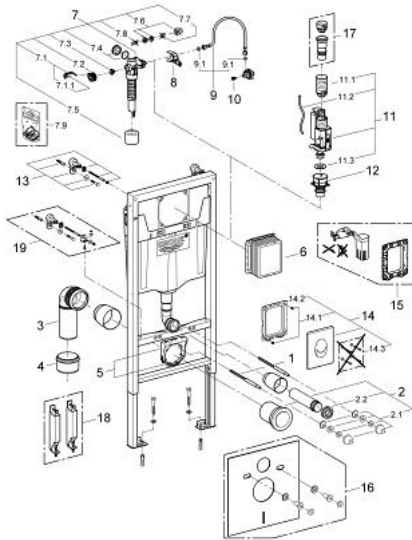

## 38 722 001 RAPID SL 3-IN-1 SET FOR WC, 1.13 M INSTALLATION HEIGHT

### SPARE PARTS, October 2012 – now

- 1: Threaded bolt (Spare part-nr. 4276400M)
- 2: WC inlet and outlet connecting set (Spare part-nr. 37311K00)
- 2.1: Basin fastening (Spare part-nr. 43511SH0)
- 2.2: Connector (Spare part-nr. 37119000)
- 3: PP-outlet bend Ø 90 mm (Spare part-nr. 42327000)
- 4: 4" Outlet Adaptor for Rapid SL (Spare part-nr. 42242000)
- 5: Support for outlet bend (Spare part-nr. 42243000)
- 6: Revision shaft  
  
(Spare part-nr. 66791000)
- 7: Filling valve (Spare part-nr. 37095000)
- 7.1: Lever (Spare part-nr. 43734000)
- 7.1.1: Seal (Spare part-nr. 4377000M)
- 7.2: Valve head (Spare part-nr. 43536000)
- 7.3: Membrane (Spare part-nr. 4375800M)
- 7.4: Screw cap (Spare part-nr. 43735000)
- 7.5: Valve FLOAT, 5 pcs.. (Spare part-nr. 4379100M)
- 7.6: Set of seals (Spare part-nr. 43722000)\*
- 8: Support device (Spare part-nr. 42246000)
- 9: Tube (Spare part-nr. 42233000)
- 9.1: Sealing washer (Spare part-nr. 0319100M)
- 10: Headpart (Spare part-nr. 42385000)
- 11: Dual Flush discharge valve AV1 (Spare part-nr. 42320000)
- 11.1: Extension for overflow pipe (Spare part-nr. 42313000)
- 11.2: Pneumatic hose (Spare part-nr. 42319000)
- 11.3: Seal (Spare part-nr. 42310000)
- 12: Valve seat for GD2 (Spare part-nr. 42315000)
- 13: Wall brackets  
  
(Spare part-nr. 3855800M)
- 14: Flush plate (Spare part-nr. 38505SH0)
- 14.1: Screw (Spare part-nr. 6636200M)
- 14.2: Mounting frame (Spare part-nr. 43207000)
- 14.3: Fixing set (Spare part-nr. 4308500M)\*
- 14.4: Fixing set (Spare part-nr. 4215800M)\*
- 15: Adaptor (Spare part-nr. 38796000)\*
- 16: Set for noise protection (Spare part-nr. 37131000)\*
- 17: 4.5 l adapter for GD2 (Spare part-nr. 42333000)\*
- 18: special support (Spare part-nr. 38779000)\*
- 19: Xtra wall brackets, flexible placing (Spare part-nr. 38733000)\*