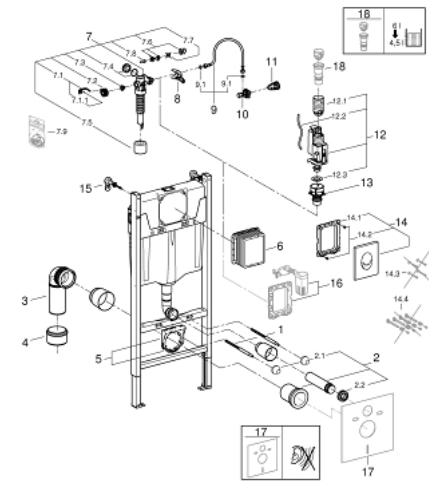

38 719 001 RAPID SL 3-IN-1 SET FOR WC, 1.13 M INSTALLATION HEIGHT

PRODUCT DESCRIPTION

- Colour: alpine white
- with flushing cistern GD 2
- Rapid SL project element for WC (38 840 000)
- Skate Air flush plate, alpine white, vertical installation (38 505 SH0)
- wall brackets (38 558 00M)

38 719 001 RAPID SL 3-IN-1 SET FOR WC, 1.13 M INSTALLATION HEIGHT

SPARE PARTS, April 2013 – now

- 1: Threaded bolt (Spare part-nr. 4276400M)
- 2: WC inlet and outlet connecting set (Spare part-nr. 37311K00)
- 2.1: Basin fastening (Spare part-nr. 43511SH0)
- 2.2: Connector (Spare part-nr. 37119000)
- 3: PP-outlet bend \varnothing 90 mm (Spare part-nr. 42327000)
- 4: 4" Outlet Adaptor for Rapid SL (Spare part-nr. 42242000)
- 5: Support for outlet bend (Spare part-nr. 42243000)
- 6: Revision shaft

(Spare part-nr. 66791000)

- 7: Filling valve (Spare part-nr. 37095000)
- 7.1: Lever (Spare part-nr. 43734000)
- 7.1.1: Seal (Spare part-nr. 4377000M)
- 7.2: Valve head (Spare part-nr. 43536000)
- 7.3: Membrane (Spare part-nr. 4375800M)
- 7.4: Screw cap (Spare part-nr. 43735000)
- 7.5: Valve FLOAT, 5 pcs.. (Spare part-nr. 4379100M)
- 7.6: Set of seals (Spare part-nr. 43722000)*
- 8: Support device (Spare part-nr. 42246000)
- 9: Tube (Spare part-nr. 42397000)
- 9.1: Sealing washer (Spare part-nr. 0319100M)
- 10: Angle valve (Spare part-nr. 42396000)
- 11: Water supply pipe connector (Spare part-nr. 38338000)
- 12: Dual Flush discharge valve AV1 (Spare part-nr. 42320000)
- 12.1: Extension for overflow pipe (Spare part-nr. 42313000)
- 12.2: Pneumatic hose (Spare part-nr. 42319000)
- 12.3: Seal (Spare part-nr. 42310000)
- 13: Valve seat for GD2 (Spare part-nr. 42315000)
- 14: Flush plate (Spare part-nr. 38505SH0)
- 14.1: Screw (Spare part-nr. 6636200M)
- 14.2: Mounting frame (Spare part-nr. 43207000)
- 14.3: Fixing set (Spare part-nr. 4308500M)*
- 14.4: Fixing set (Spare part-nr. 4215800M)*
- 15: Wall brackets