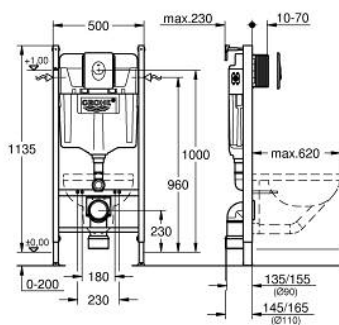

38 719 001 RAPID SL 3-IN-1 SET FOR WC, 1.13 M INSTALLATION HEIGHT

PRODUCT DESCRIPTION

- Colour: alpine white
- with flushing cistern GD 2
- Rapid SL project element for WC (38 840 000)
- Skate Air flush plate, alpine white, vertical installation (38 505 SH0)
- wall brackets (38 558 00M)

38 719 001 RAPID SL 3-IN-1 SET FOR WC, 1.13 M INSTALLATION HEIGHT

SPARE PARTS, April 2013 – now

- 1: Threaded bolt (Spare part-nr. 4276400M)
- 2: WC inlet and outlet connecting set (Spare part-nr. 37311K00)
- 2.1: Basin fastening (Spare part-nr. 43511SH0)
- 2.2: Connector (Spare part-nr. 37119000)
- 3: PP-outlet bend \varnothing 90 mm (Spare part-nr. 42327000)
- 4: 4" Outlet Adaptor for Rapid SL (Spare part-nr. 42242000)
- 5: Support for outlet bend (Spare part-nr. 42243000)
- 6: Revision shaft

(Spare part-nr. 66791000)

- 7: Filling valve (Spare part-nr. 37095000)
- 7.1: Lever (Spare part-nr. 43734000)
- 7.1.1: Seal (Spare part-nr. 4377000M)
- 7.2: Valve head (Spare part-nr. 43536000)
- 7.3: Membrane (Spare part-nr. 4375800M)
- 7.4: Screw cap (Spare part-nr. 43735000)
- 7.5: Valve FLOAT, 5 pcs.. (Spare part-nr. 4379100M)
- 7.6: Set of seals (Spare part-nr. 43722000)*
- 8: Support device (Spare part-nr. 42246000)
- 9: Tube (Spare part-nr. 42397000)
- 9.1: Sealing washer (Spare part-nr. 0319100M)
- 10: Angle valve (Spare part-nr. 42396000)
- 11: Water supply pipe connector (Spare part-nr. 38338000)
- 12: Dual Flush discharge valve AV1 (Spare part-nr. 42320000)
- 12.1: Extension for overflow pipe (Spare part-nr. 42313000)
- 12.2: Pneumatic hose (Spare part-nr. 42319000)
- 12.3: Seal (Spare part-nr. 42310000)
- 13: Valve seat for GD2 (Spare part-nr. 42315000)
- 14: Flush plate (Spare part-nr. 38505SH0)
- 14.1: Screw (Spare part-nr. 6636200M)
- 14.2: Mounting frame (Spare part-nr. 43207000)
- 14.3: Fixing set (Spare part-nr. 4308500M)*
- 14.4: Fixing set (Spare part-nr. 4215800M)*
- 15: Wall brackets