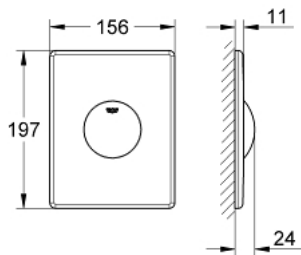

38 573 SH0 SKATE FLUSH PLATE

PRODUCT DESCRIPTION

- Colour: alpine white
- for start stop actuation
- for pneumatic discharge valve
- vertical and horizontal installation
- 156 x 197 mm
- material: ABS

38 573 SH0 SKATE FLUSH PLATE