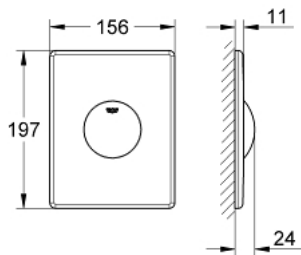

38 573 SH0 SKATE FLUSH PLATE

PRODUCT DESCRIPTION

- Colour: alpine white
- for start stop actuation
- for pneumatic discharge valve
- vertical and horizontal installation
- 156 x 197 mm
- material: ABS
- GROHE EcoJoy - less water, perfect flow

38 573 SH0 SKATE FLUSH PLATE

SPARE PARTS, April 2013 – now

- 1: Screw (Spare part-nr. 6636200M)
- 2: Mounting frame (Spare part-nr. 43207000)
- 3: Fixing set (Spare part-nr. 4308500M)*
- 4: Fixing set (Spare part-nr. 4215800M)*