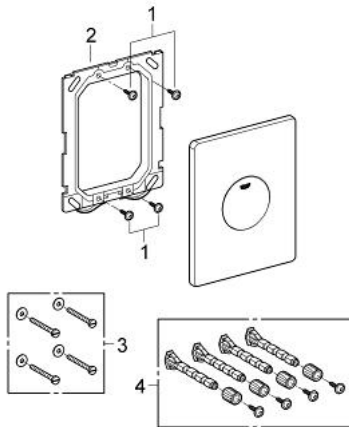

38 573 SH0 SKATE FLUSH PLATE

PRODUCT DESCRIPTION

- Colour: alpine white
- for start stop actuation
- for pneumatic discharge valve
- vertical and horizontal installation
- 156 x 197 mm
- material: ABS
- GROHE EcoJoy - less water, perfect flow

38 573 SH0 SKATE FLUSH PLATE

SPARE PARTS, April 2013 – now

- 1: Screw (Spare part-nr. 6636200M)
- 2: Mounting frame (Spare part-nr. 43207000)
- 3: Fixing set (Spare part-nr. 4308500M)*
- 4: Fixing set (Spare part-nr. 4215800M)*