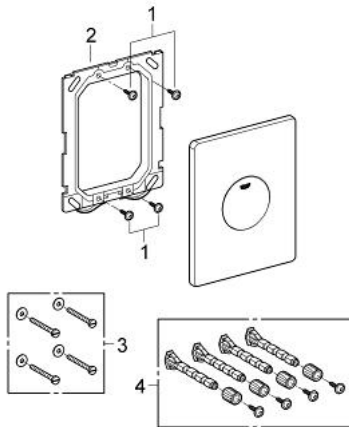

38 573 SH0 SKATE FLUSH PLATE

PRODUCT DESCRIPTION

- Colour: alpine white
- for start stop actuation
- for pneumatic discharge valve
- vertical and horizontal installation
- 156 x 197 mm
- material: ABS

38 573 SH0 SKATE FLUSH PLATE

SPARE PARTS, April 2013 – now

- 1: Screw (Spare part-nr. 6636200M)
- 2: Mounting frame (Spare part-nr. 43207000)
- 3: Fixing set (Spare part-nr. 4308500M)*
- 4: Fixing set (Spare part-nr. 4215800M)*

* Optional accessories