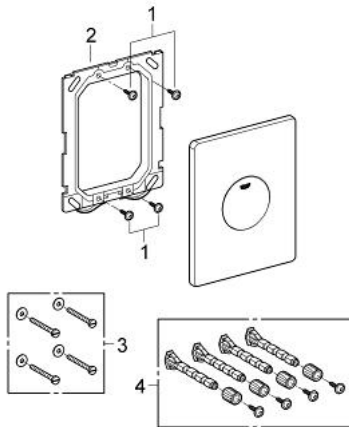

38 573 000 SKATE FLUSH PLATE

PRODUCT DESCRIPTION

- Colour: chrome
- for start stop actuation
- for pneumatic discharge valve
- vertical and horizontal installation
- 156 x 197 mm
- material: ABS
- GROHE LongLife finish

38 573 000 SKATE FLUSH PLATE

SPARE PARTS, April 2013 – now

- 1: Screw (Spare part-nr. 6636200M)
- 2: Mounting frame (Spare part-nr. 43207000)
- 3: Fixing set (Spare part-nr. 4308500M)*
- 4: Fixing set (Spare part-nr. 4215800M)*