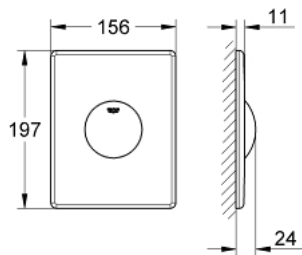

### PRODUCT DESCRIPTION

- Colour: chrome
- for start stop actuation
- for pneumatic discharge valve
- vertical and horizontal installation
- 156 x 197 mm
- material: ABS
- GROHE LongLife finish
- GROHE EcoJoy - less water, perfect flow