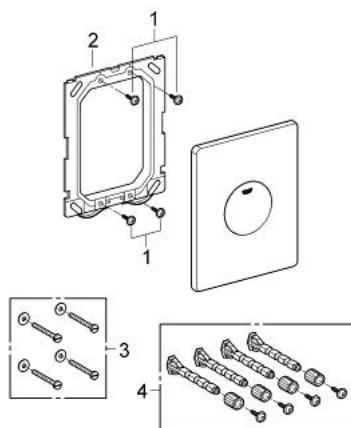

### PRODUCT DESCRIPTION

- Colour: chrome
- for start stop actuation
- for pneumatic discharge valve
- vertical and horizontal installation
- 156 x 197 mm
- material: ABS
- GROHE LongLife finish
- GROHE EcoJoy - less water, perfect flow

### SPARE PARTS, April 2013 – now

- 1: Screw (Spare part-nr. 6636200M)
- 2: Mounting frame (Spare part-nr. 43207000)
- 3: Fixing set (Spare part-nr. 4308500M)\*
- 4: Fixing set (Spare part-nr. 4215800M)\*