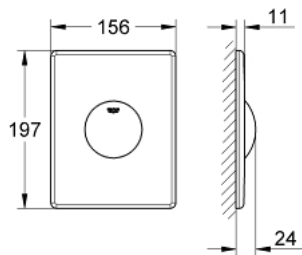

38 573 000 SKATE FLUSH PLATE

PRODUCT DESCRIPTION

- Colour: chrome
- for start stop actuation
- for pneumatic discharge valve
- vertical and horizontal installation
- 156 x 197 mm
- material: ABS
- GROHE LongLife finish

38 573 000 SKATE FLUSH PLATE

SPARE PARTS, April 2013 – now

- 1: Screw (Spare part-nr. 6636200M)
- 2: Mounting frame (Spare part-nr. 43207000)
- 3: Fixing set (Spare part-nr. 4308500M)*
- 4: Fixing set (Spare part-nr. 4215800M)*