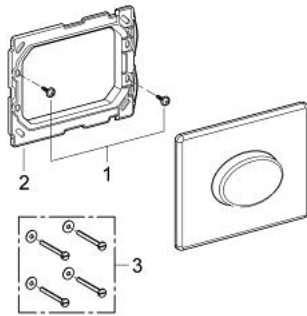

## 38 565 SH0 SKATE AIR FLUSH PLATE

### PRODUCT DESCRIPTION

- Colour: alpine white
- for start stop actuation
- for pneumatic discharge valve
- horizontal installation
- 156 x 197 mm
- material: ABS