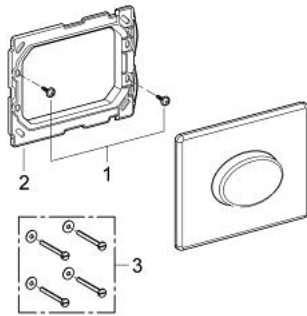

38 565 SH0 SKATE AIR FLUSH PLATE

PRODUCT DESCRIPTION

- Colour: alpine white
- for start stop actuation
- for pneumatic discharge valve
- horizontal installation
- 156 x 197 mm
- material: ABS
- GROHE EcoJoy - less water, perfect flow

38 565 SH0 SKATE AIR FLUSH PLATE

SPARE PARTS, July 2003 – now

1: Screw (Spare part-nr. 6636200M)

2: Mounting frame (Spare part-nr. 43207000)

3: Fixing set (Spare part-nr. 4308500M)*

* Optional accessories