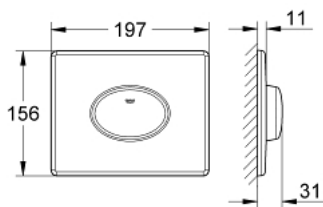

## 38 565 SH0 SKATE AIR FLUSH PLATE

### PRODUCT DESCRIPTION

- Colour: alpine white
- for start stop actuation
- for pneumatic discharge valve
- horizontal installation
- 156 x 197 mm
- material: ABS