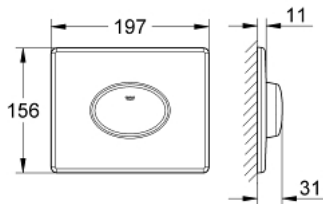

38 565 SH0 SKATE AIR FLUSH PLATE

PRODUCT DESCRIPTION

- Colour: alpine white
- for start stop actuation
- for pneumatic discharge valve
- horizontal installation
- 156 x 197 mm
- material: ABS
- GROHE EcoJoy - less water, perfect flow

38 565 SH0 SKATE AIR FLUSH PLATE

SPARE PARTS, July 2003 – now

1: Screw (Spare part-nr. 6636200M)

2: Mounting frame (Spare part-nr. 43207000)

3: Fixing set (Spare part-nr. 4308500M)*

* Optional accessories