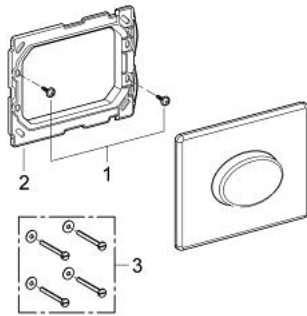

### PRODUCT DESCRIPTION

- Colour: chrome
- for start stop actuation
- for pneumatic discharge valve
- horizontal installation
- 156 x 197 mm
- material: ABS
- GROHE LongLife finish