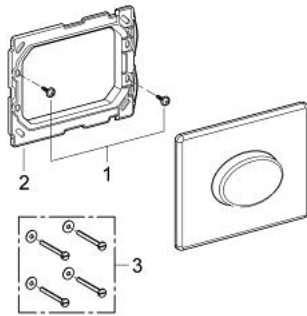

38 565 000 SKATE AIR FLUSH PLATE

PRODUCT DESCRIPTION

- Colour: chrome
- for start stop actuation
- for pneumatic discharge valve
- horizontal installation
- 156 x 197 mm
- material: ABS
- GROHE EcoJoy - less water, perfect flow
- GROHE LongLife finish

38 565 000 SKATE AIR FLUSH PLATE

SPARE PARTS, July 2003 – now

- 1: Screw (Spare part-nr. 6636200M)
- 2: Mounting frame (Spare part-nr. 43207000)
- 3: Fixing set (Spare part-nr. 4308500M)*

* Optional accessories