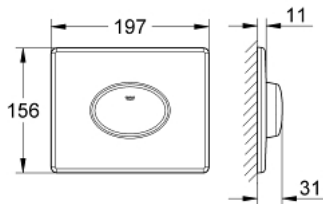

### PRODUCT DESCRIPTION

- Colour: chrome
- for start stop actuation
- for pneumatic discharge valve
- horizontal installation
- 156 x 197 mm
- material: ABS
- GROHE LongLife finish