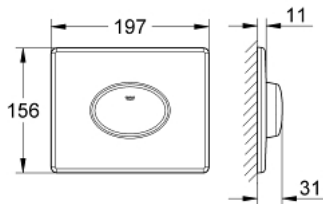

38 565 000 SKATE AIR FLUSH PLATE

PRODUCT DESCRIPTION

- Colour: chrome
- for start stop actuation
- for pneumatic discharge valve
- horizontal installation
- 156 x 197 mm
- material: ABS
- GROHE EcoJoy - less water, perfect flow
- GROHE LongLife finish

38 565 000 SKATE AIR FLUSH PLATE

SPARE PARTS, July 2003 – now

- 1: Screw (Spare part-nr. 6636200M)
- 2: Mounting frame (Spare part-nr. 43207000)
- 3: Fixing set (Spare part-nr. 4308500M)*

* Optional accessories