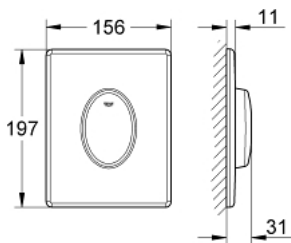

38 564 SH0 SKATE AIR FLUSH PLATE

PRODUCT DESCRIPTION

- Colour: alpine white
- for start stop actuation
- for pneumatic discharge valve
- vertical installation
- 156 x 197 mm
- material: ABS

38 564 SH0 SKATE AIR FLUSH PLATE