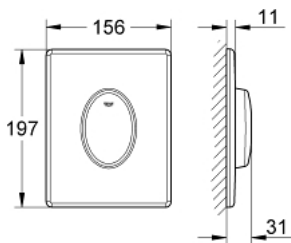

38 564 SH0 SKATE AIR FLUSH PLATE

PRODUCT DESCRIPTION

- Colour: alpine white
- for start stop actuation
- for pneumatic discharge valve
- vertical installation
- 156 x 197 mm
- material: ABS
- GROHE EcoJoy - less water, perfect flow

38 564 SH0 SKATE AIR FLUSH PLATE

SPARE PARTS, April 2013 – now

- 1: Screw (Spare part-nr. 6636200M)
- 2: Mounting frame (Spare part-nr. 43207000)
- 3: Fixing set (Spare part-nr. 4308500M)*
- 4: Fixing set (Spare part-nr. 4215800M)*