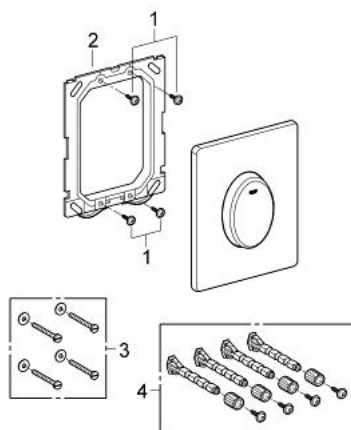

38 564 SH0 SKATE AIR FLUSH PLATE

PRODUCT DESCRIPTION

- Colour: alpine white
- for start stop actuation
- for pneumatic discharge valve
- vertical installation
- 156 x 197 mm
- material: ABS
- GROHE EcoJoy - less water, perfect flow

38 564 SH0 SKATE AIR FLUSH PLATE

SPARE PARTS, April 2013 – now

- 1: Screw (Spare part-nr. 6636200M)
- 2: Mounting frame (Spare part-nr. 43207000)
- 3: Fixing set (Spare part-nr. 4308500M)*
- 4: Fixing set (Spare part-nr. 4215800M)*