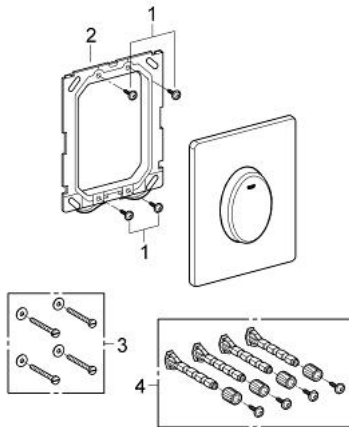

38 564 SH0 SKATE AIR FLUSH PLATE

PRODUCT DESCRIPTION

- Colour: alpine white
- for start stop actuation
- for pneumatic discharge valve
- vertical installation
- 156 x 197 mm
- material: ABS

38 564 SH0 SKATE AIR FLUSH PLATE

SPARE PARTS, April 2013 – now

- 1: Screw (Spare part-nr. 6636200M)
- 2: Mounting frame (Spare part-nr. 43207000)
- 3: Fixing set (Spare part-nr. 4308500M)*
- 4: Fixing set (Spare part-nr. 4215800M)*

* Optional accessories