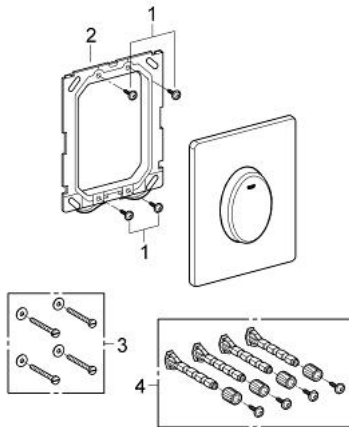

### PRODUCT DESCRIPTION

- Colour: chrome
- for start stop actuation
- for pneumatic discharge valve
- vertical installation
- 156 x 197 mm
- material: ABS
- GROHE LongLife finish