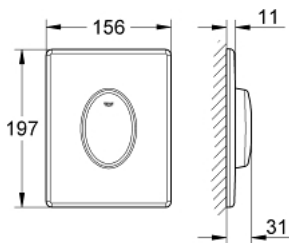

### PRODUCT DESCRIPTION

- Colour: chrome
- for start stop actuation
- for pneumatic discharge valve
- vertical installation
- 156 x 197 mm
- material: ABS
- GROHE LongLife finish