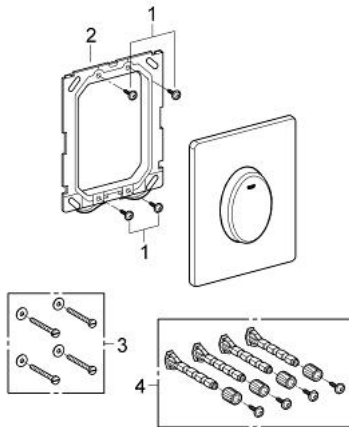

38 564 000 SKATE AIR FLUSH PLATE

PRODUCT DESCRIPTION

- Colour: chrome
- for start stop actuation
- for pneumatic discharge valve
- vertical installation
- 156 x 197 mm
- material: ABS
- GROHE LongLife finish
- GROHE EcoJoy - less water, perfect flow

38 564 000 SKATE AIR FLUSH PLATE

SPARE PARTS, April 2013 – now

- 1: Screw (Spare part-nr. 6636200M)
- 2: Mounting frame (Spare part-nr. 43207000)
- 3: Fixing set (Spare part-nr. 4308500M)*
- 4: Fixing set (Spare part-nr. 4215800M)*