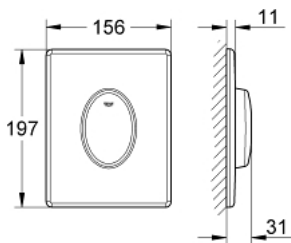

38 564 000 SKATE AIR FLUSH PLATE

PRODUCT DESCRIPTION

- Colour: chrome
- for start stop actuation
- for pneumatic discharge valve
- vertical installation
- 156 x 197 mm
- material: ABS
- GROHE LongLife finish
- GROHE EcoJoy - less water, perfect flow

38 564 000 SKATE AIR FLUSH PLATE

SPARE PARTS, April 2013 – now

- 1: Screw (Spare part-nr. 6636200M)
- 2: Mounting frame (Spare part-nr. 43207000)
- 3: Fixing set (Spare part-nr. 4308500M)*
- 4: Fixing set (Spare part-nr. 4215800M)*