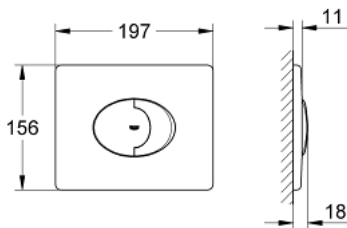

38 506 SH0 SKATE AIR FLUSH PLATE

PRODUCT DESCRIPTION

- Colour: alpine white
- for dual flush
- for pneumatic discharge valve AV1
- horizontal installation
- material: ABS
- 156 x 197 mm
- GROHE EcoJoy - less water, perfect flow
- for combination with Rapid SL and Uniset with GD 2 cisterns
- for use with Rapid SLX please order shaft 66 791 000 (sold separately)

38 506 SH0 SKATE AIR FLUSH PLATE

SPARE PARTS, April 2013 – now

- 1: Screw (Spare part-nr. 6636200M)
- 2: Mounting frame (Spare part-nr. 43207000)
- 3: Fixing set (Spare part-nr. 4308500M)*
- 4: Fixing set (Spare part-nr. 4215800M)*