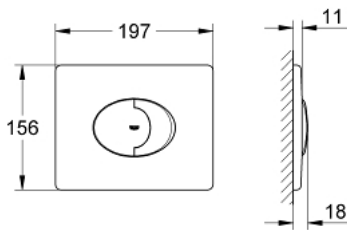

## 38 506 P00 SKATE AIR FLUSH PLATE

### PRODUCT DESCRIPTION

- Colour: matt chrome
  - for dual flush
  - horizontal installation
  - for pneumatic discharge valve AV1
  - 156 x 197 mm
  - material: ABS
  - GROHE LongLife finish
- 
- for combination with Rapid SL and Uniset with GD 2 cisterns
- 
- for use with Rapid SLX please order shaft 66 791 000 (sold separately)