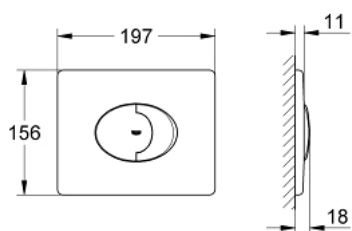

38 506 P00 SKATE AIR FLUSH PLATE

PRODUCT DESCRIPTION

- Colour: matt chrome
- for dual flush
- horizontal installation
- for pneumatic discharge valve AV1
- 156 x 197 mm
- material: ABS
- GROHE EcoJoy - less water, perfect flow
- GROHE LongLife finish

- for combination with Rapid SL and Uniset with GD 2 cisterns

- for use with Rapid SLX please order shaft 66 791 000 (sold separately)

38 506 P00 SKATE AIR FLUSH PLATE

SPARE PARTS, April 2013 – now

- 1: Screw (Spare part-nr. 6636200M)
- 2: Mounting frame (Spare part-nr. 43207000)
- 3: Fixing set (Spare part-nr. 4308500M)*
- 4: Fixing set (Spare part-nr. 4215800M)*