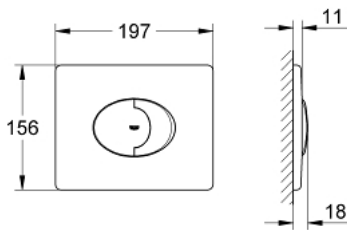

38 506 000 SKATE AIR FLUSH PLATE

PRODUCT DESCRIPTION

- Colour: chrome
- for dual flush
- for pneumatic discharge valve AV1
- horizontal installation
- 156 x 197 mm
- material: ABS
- GROHE EcoJoy - less water, perfect flow
- GROHE LongLife finish
- for combination with Rapid SL and Uniset with GD 2 cisterns
- for use with Rapid SLX please order shaft 66 791 000 (sold separately)

38 506 000 SKATE AIR FLUSH PLATE

SPARE PARTS, April 2013 – now

- 1: Screw (Spare part-nr. 6636200M)
- 2: Mounting frame (Spare part-nr. 43207000)
- 3: Fixing set (Spare part-nr. 4308500M)*
- 4: Fixing set (Spare part-nr. 4215800M)*