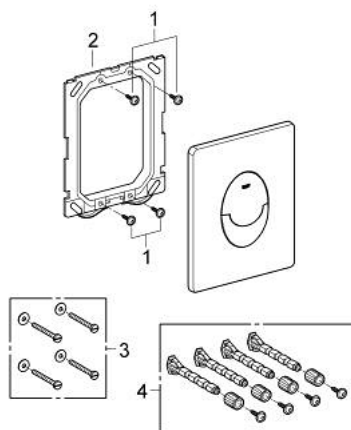

38 505 SHH **SKATE AIR FLUSH PLATE**

PRODUCT DESCRIPTION

- Colour: alpine white
 - for dual flush
 - for pneumatic discharge valve AV1
 - vertical installation
 - 156 x 197 mm
 - material: ABS
 - GROHE LongLife finish
 - GROHE EcoJoy - less water, perfect flow
 - anti-bacterial finish for increased hygiene
-
- for combination with Rapid SL and Uniset with GD 2 cisterns
-
- for use with Rapid SLX please order shaft 66 791 000 (sold separately)

38 505 SHH SKATE AIR FLUSH PLATE

SPARE PARTS, May 2023 – now

- 1: Screw (Spare part-nr. 6636200M)
- 2: Mounting frame (Spare part-nr. 43207000)
- 3: Fixing set (Spare part-nr. 4308500M)*
- 4: Fixing set (Spare part-nr. 4215800M)*