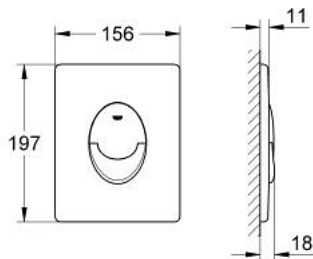

38 505 SHH **SKATE AIR FLUSH PLATE**

PRODUCT DESCRIPTION

- Colour: alpine white
 - for dual flush
 - for pneumatic discharge valve AV1
 - vertical installation
 - 156 x 197 mm
 - material: ABS
 - GROHE LongLife finish
 - GROHE EcoJoy - less water, perfect flow
 - anti-bacterial finish for increased hygiene
-
- for combination with Rapid SL and Uniset with GD 2 cisterns
-
- for use with Rapid SLX please order shaft 66 791 000 (sold separately)

38 505 SHH SKATE AIR FLUSH PLATE

SPARE PARTS, May 2023 – now

- 1: Screw (Spare part-nr. 6636200M)
- 2: Mounting frame (Spare part-nr. 43207000)
- 3: Fixing set (Spare part-nr. 4308500M)*
- 4: Fixing set (Spare part-nr. 4215800M)*