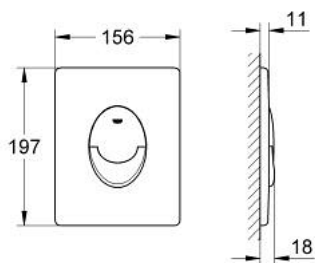

38 505 SH0 SKATE AIR FLUSH PLATE

PRODUCT DESCRIPTION

- Colour: alpine white
- for dual flush
- for pneumatic discharge valve AV1
- vertical installation
- 156 x 197 mm
- material: ABS
- GROHE LongLife finish

- for combination with Rapid SL and Uniset with GD 2 cisterns

- for use with Rapid SLX please order shaft 66 791 000 (sold separately)

38 505 SH0 SKATE AIR FLUSH PLATE

SPARE PARTS, March 2013 – now

- 1: Screw (Spare part-nr. 6636200M)
- 2: Mounting frame (Spare part-nr. 43207000)
- 3: Fixing set (Spare part-nr. 4308500M)*
- 4: Fixing set (Spare part-nr. 4215800M)*