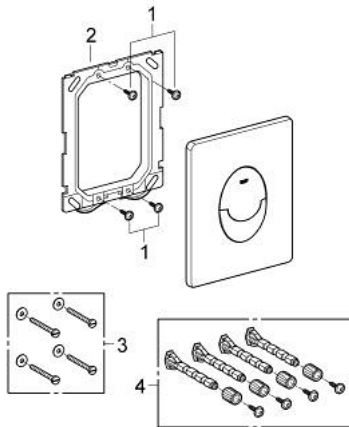

38 505 SH0 SKATE AIR FLUSH PLATE

PRODUCT DESCRIPTION

- Colour: alpine white
- for dual flush
- for pneumatic discharge valve AV1
- vertical installation
- 156 x 197 mm
- material: ABS
- GROHE LongLife finish

- for combination with Rapid SL and Uniset with GD 2 cisterns

- for use with Rapid SLX please order shaft 66 791 000 (sold separately)

38 505 SH0 SKATE AIR FLUSH PLATE

SPARE PARTS, March 2013 – now

- 1: Screw (Spare part-nr. 6636200M)
- 2: Mounting frame (Spare part-nr. 43207000)
- 3: Fixing set (Spare part-nr. 4308500M)*
- 4: Fixing set (Spare part-nr. 4215800M)*