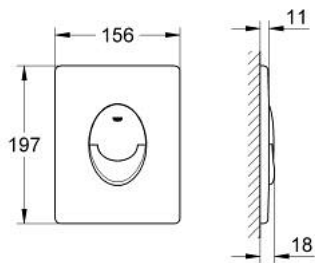

38 505 P00 SKATE AIR FLUSH PLATE

PRODUCT DESCRIPTION

- Colour: matt chrome
- for dual flush
- for pneumatic discharge valve AV1
- vertical installation
- 156 x 197 mm
- material: ABS
- GROHE LongLife finish
- GROHE EcoJoy - less water, perfect flow

- for combination with Rapid SL and Uniset with GD 2 cisterns

- for use with Rapid SLX please order shaft 66 791 000 (sold separately)

38 505 P00 SKATE AIR FLUSH PLATE

SPARE PARTS, March 2013 – now

- 1: Screw (Spare part-nr. 6636200M)
- 2: Mounting frame (Spare part-nr. 43207000)
- 3: Fixing set (Spare part-nr. 4308500M)*
- 4: Fixing set (Spare part-nr. 4215800M)*