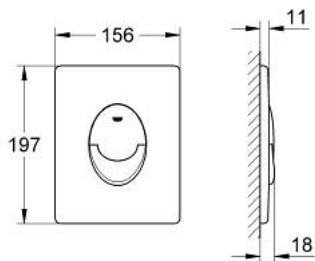

38 505 P00 SKATE AIR FLUSH PLATE

PRODUCT DESCRIPTION

- Colour: matt chrome
- for dual flush
- for pneumatic discharge valve AV1
- vertical installation
- 156 x 197 mm
- material: ABS
- GROHE LongLife finish

- for combination with Rapid SL and Uniset with GD 2 cisterns

- for use with Rapid SLX please order shaft 66 791 000 (sold separately)

38 505 P00 SKATE AIR FLUSH PLATE

SPARE PARTS, March 2013 – now

- 1: Screw (Spare part-nr. 6636200M)
- 2: Mounting frame (Spare part-nr. 43207000)
- 3: Fixing set (Spare part-nr. 4308500M)*
- 4: Fixing set (Spare part-nr. 4215800M)*