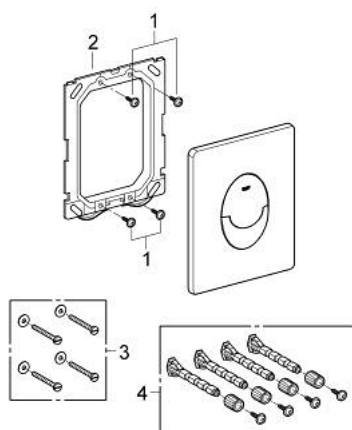

38 505 P00 SKATE AIR FLUSH PLATE

PRODUCT DESCRIPTION

- Colour: matt chrome
- for dual flush
- for pneumatic discharge valve AV1
- vertical installation
- 156 x 197 mm
- material: ABS
- GROHE LongLife finish
- GROHE EcoJoy - less water, perfect flow

- for combination with Rapid SL and Uniset with GD 2 cisterns

- for use with Rapid SLX please order shaft 66 791 000 (sold separately)

38 505 P00 SKATE AIR FLUSH PLATE

SPARE PARTS, March 2013 – now

- 1: Screw (Spare part-nr. 6636200M)
- 2: Mounting frame (Spare part-nr. 43207000)
- 3: Fixing set (Spare part-nr. 4308500M)*
- 4: Fixing set (Spare part-nr. 4215800M)*