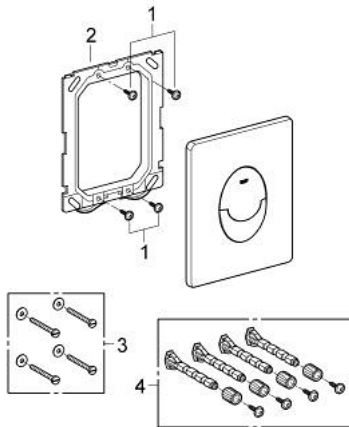

## 38 505 KV0 SKATE AIR FLUSH PLATE

### PRODUCT DESCRIPTION

- Colour: glossy black
- for dual flush
- for pneumatic discharge valve AV1
- vertical installation
- 156 x 197 mm
- material: ABS
- GROHE LongLife finish
  
- for combination with Rapid SL and Uniset with GD 2 cisterns
  
- for use with Rapid SLX please order shaft 66 791 000 (sold separately)