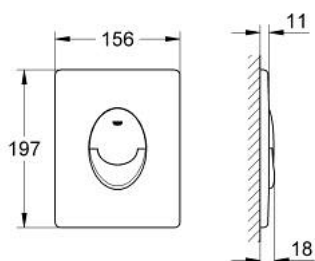

## 38 505 KV0 SKATE AIR FLUSH PLATE

### PRODUCT DESCRIPTION

- Colour: glossy black
- for dual flush
- for pneumatic discharge valve AV1
- vertical installation
- 156 x 197 mm
- material: ABS
- GROHE LongLife finish
- GROHE EcoJoy - less water, perfect flow
  
- for combination with Rapid SL and Uniset with GD 2 cisterns
  
- for use with Rapid SLX please order shaft 66 791 000 (sold separately)