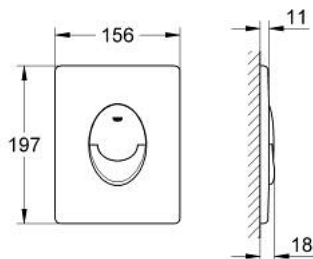

## 38 505 KV0 SKATE AIR FLUSH PLATE

### PRODUCT DESCRIPTION

- Colour: glossy black
- for dual flush
- for pneumatic discharge valve AV1
- vertical installation
- 156 x 197 mm
- material: ABS
- GROHE LongLife finish
  
- for combination with Rapid SL and Uniset with GD 2 cisterns
  
- for use with Rapid SLX please order shaft 66 791 000 (sold separately)