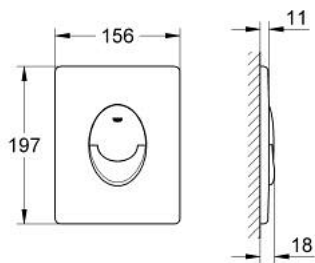

## 38 505 KF0 SKATE AIR FLUSH PLATE

### PRODUCT DESCRIPTION

- Colour: phantom black
- for dual flush
- for pneumatic discharge valve
- vertical installation
- 156 x 197 mm
- material: ABS
- GROHE EcoJoy - less water, perfect flow
  
- for combination with Rapid SL and Uniset with GD 2 cisterns
  
- for use with Rapid SLX please order shaft 66 791 000 (sold separately)