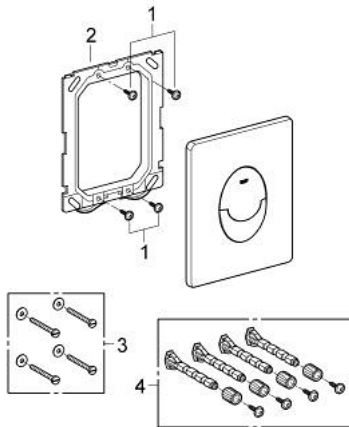

## 38 505 KF0 SKATE AIR FLUSH PLATE

### PRODUCT DESCRIPTION

- Colour: phantom black
- for dual flush
- for pneumatic discharge valve
- vertical installation
- 156 x 197 mm
- material: ABS
  
- for combination with Rapid SL and Uniset with GD 2 cisterns
  
- for use with Rapid SLX please order shaft 66 791 000 (sold separately)