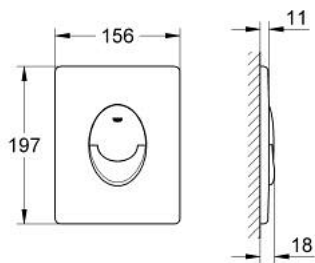

## 38 505 KF0 SKATE AIR FLUSH PLATE

### PRODUCT DESCRIPTION

- Colour: phantom black
- for dual flush
- for pneumatic discharge valve
- vertical installation
- 156 x 197 mm
- material: ABS
  
- for combination with Rapid SL and Uniset with GD 2 cisterns
  
- for use with Rapid SLX please order shaft 66 791 000 (sold separately)