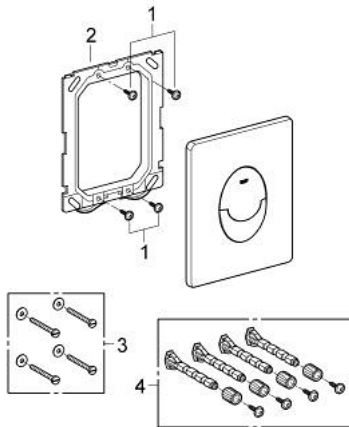

## 38 505 KF0 SKATE AIR FLUSH PLATE

### PRODUCT DESCRIPTION

- Colour: phantom black
- for dual flush
- for pneumatic discharge valve
- vertical installation
- 156 x 197 mm
- material: ABS
- GROHE EcoJoy - less water, perfect flow
  
- for combination with Rapid SL and Uniset with GD 2 cisterns
  
- for use with Rapid SLX please order shaft 66 791 000 (sold separately)