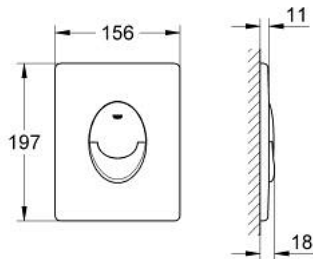

38 505 000 SKATE AIR FLUSH PLATE

PRODUCT DESCRIPTION

- Colour: chrome
- for dual flush
- for pneumatic discharge valve AV1
- vertical installation
- 156 x 197 mm
- material: ABS
- GROHE LongLife finish

- for combination with Rapid SL and Uniset with GD 2 cisterns

- for use with Rapid SLX please order shaft 66 791 000 (sold separately)

38 505 000 SKATE AIR FLUSH PLATE

SPARE PARTS, March 2013 – now

- 1: Screw (Spare part-nr. 6636200M)
- 2: Mounting frame (Spare part-nr. 43207000)
- 3: Fixing set (Spare part-nr. 4308500M)*
- 4: Fixing set (Spare part-nr. 4215800M)*