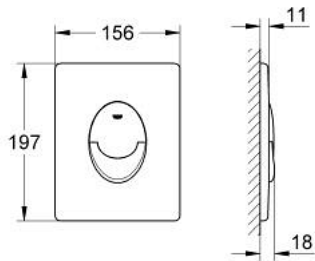

### PRODUCT DESCRIPTION

- Colour: chrome
- for dual flush
- for pneumatic discharge valve AV1
- vertical installation
- 156 x 197 mm
- material: ABS
- GROHE LongLife finish
- GROHE EcoJoy - less water, perfect flow
  
- for combination with Rapid SL and Uniset with GD 2 cisterns
  
- for use with Rapid SLX please order shaft 66 791 000 (sold separately)