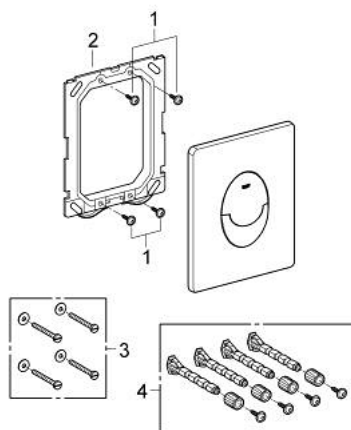

38 505 000 SKATE AIR FLUSH PLATE

PRODUCT DESCRIPTION

- Colour: chrome
- for dual flush
- for pneumatic discharge valve AV1
- vertical installation
- 156 x 197 mm
- material: ABS
- GROHE LongLife finish

- for combination with Rapid SL and Uniset with GD 2 cisterns

- for use with Rapid SLX please order shaft 66 791 000 (sold separately)

38 505 000 SKATE AIR FLUSH PLATE

SPARE PARTS, March 2013 – now

- 1: Screw (Spare part-nr. 6636200M)
- 2: Mounting frame (Spare part-nr. 43207000)
- 3: Fixing set (Spare part-nr. 4308500M)*
- 4: Fixing set (Spare part-nr. 4215800M)*