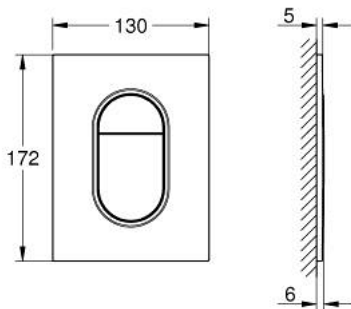

37 624 DL0 ARENA COSMOPOLITAN S FLUSH PLATE

PRODUCT DESCRIPTION

- Colour: brushed warm sunset
- for dual flush
- for pneumatic discharge valve AV1
- GD 2 cistern
- vertical installation
- 130 x 172 mm
- material: ABS
- GROHE LongLife finish
- GROHE EcoJoy - less water, perfect flow
- flush plate with magnetic holder and fixing brackets included
- compatible with Rapid SLX

- for use with Rapid SL and Uniset with GD 2 cistern please order shaft 40 911 000

- for use with Rapid SL and Uniset 0.82 m installation height please order shaft 40 950 000 (sold separately)