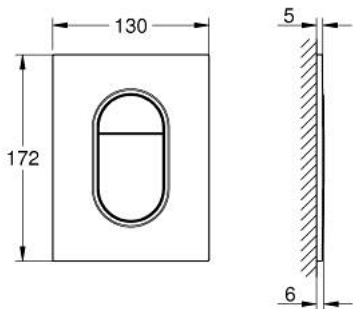

37 624 AL0 ARENA COSMOPOLITAN S FLUSH PLATE

PRODUCT DESCRIPTION

- Colour: brushed hard graphite
- for dual flush
- for pneumatic discharge valve AV1
- GD 2 cistern
- vertical installation
- 130 x 172 mm
- material: ABS
- GROHE LongLife finish
- GROHE EcoJoy - less water, perfect flow
- flush plate with magnetic holder and fixing brackets included
- compatible with Rapid SLX

- for use with Rapid SL and Uniset with GD 2 cistern please order shaft 40 911 000

- for use with Rapid SL and Uniset 0.82 m installation height please order shaft 40 950 000 (sold separately)